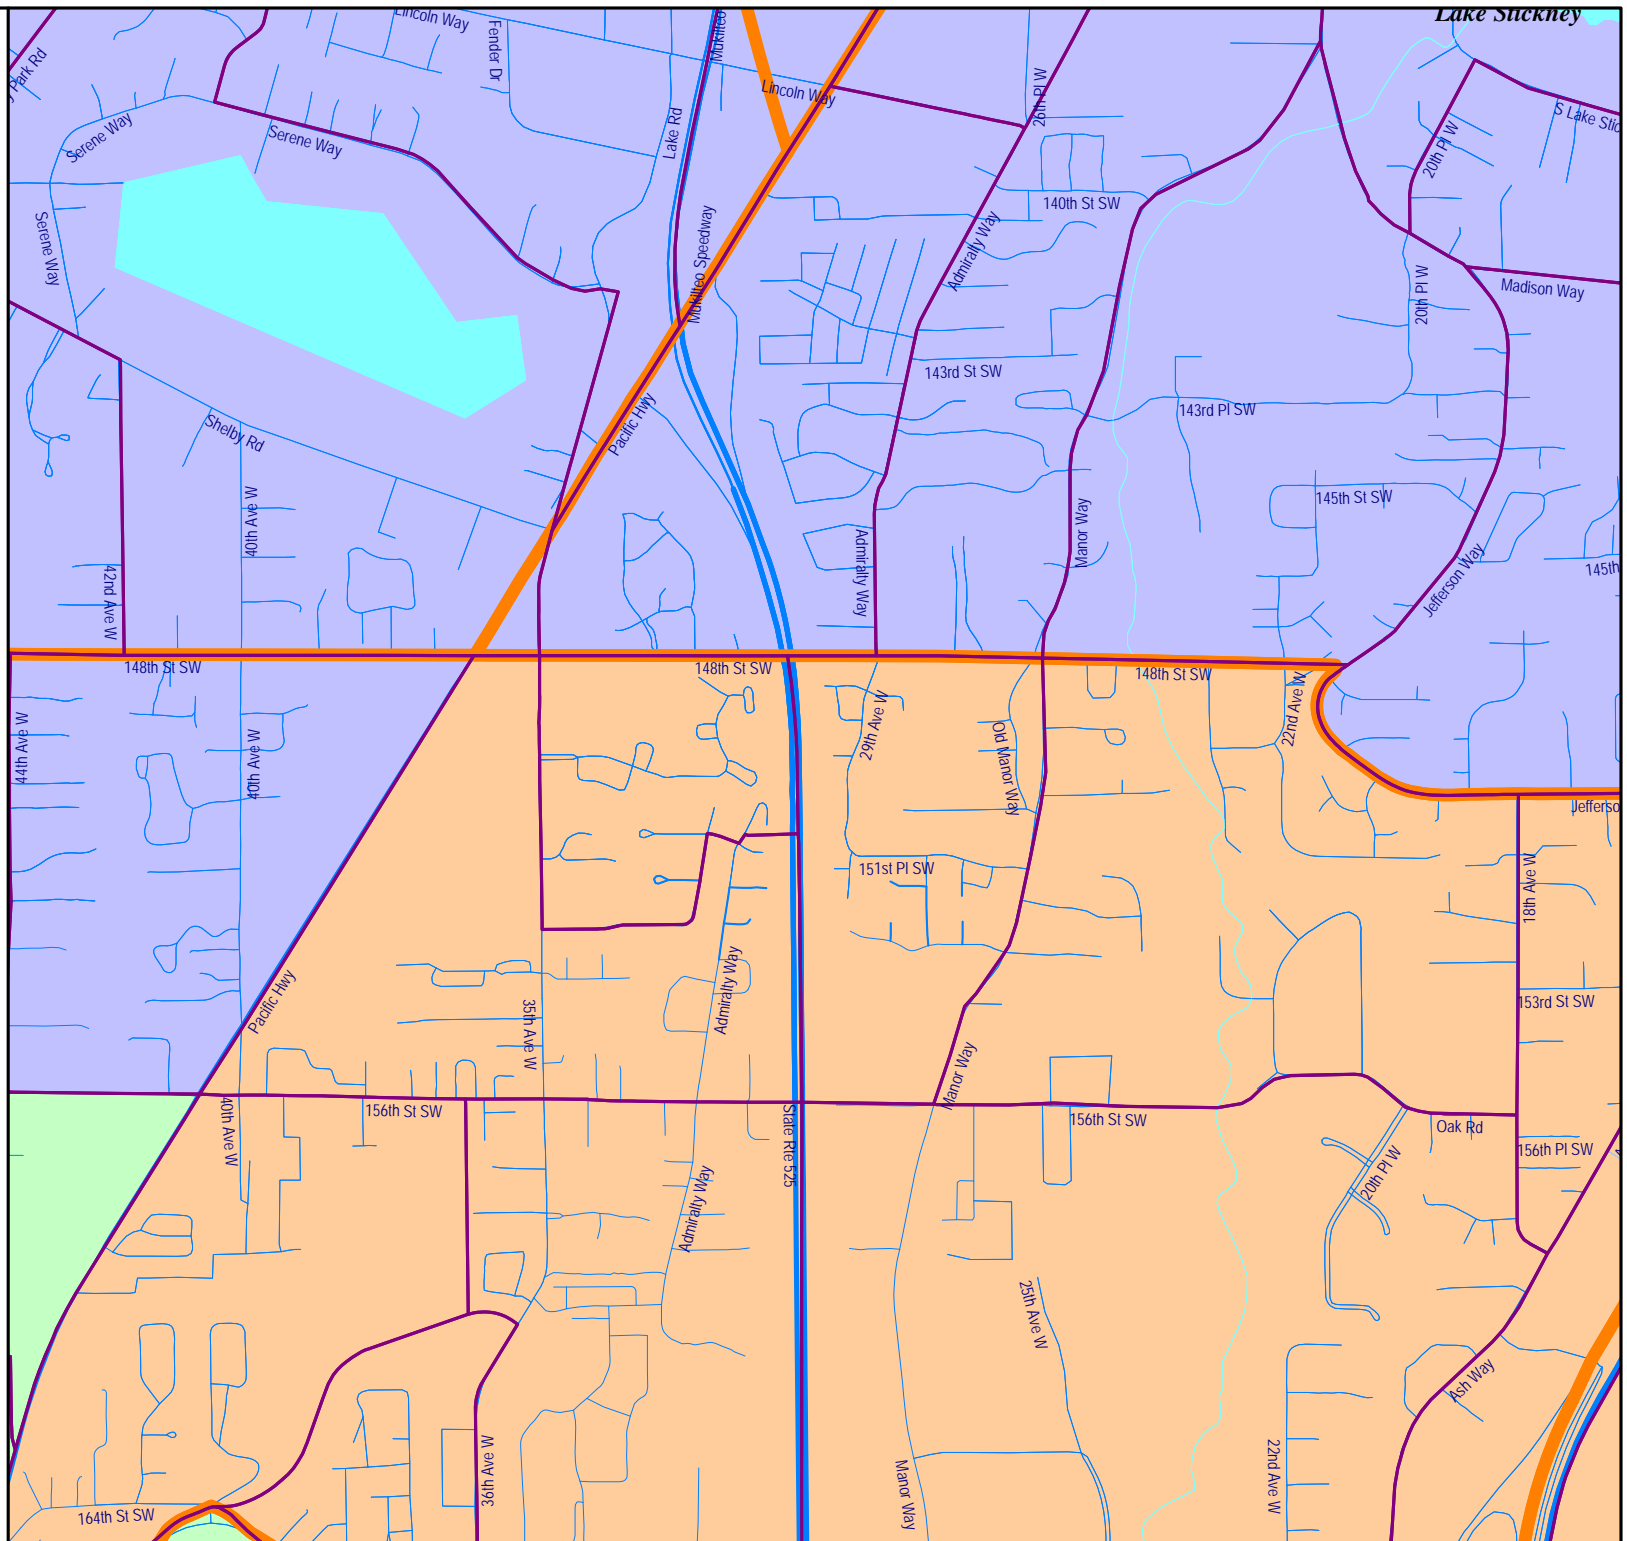

Voter Precincts

South Snohomish County
Fire & Rescue -
Commission Districts as
Approximated Using
Census 2020 Geography

- 2nd District
- 3rd District
- 4th District

City Limits

Voter Precincts

South Snohomish County
Fire & Rescue -
Commission Districts as
Approximated Using
Census 2020 Geography