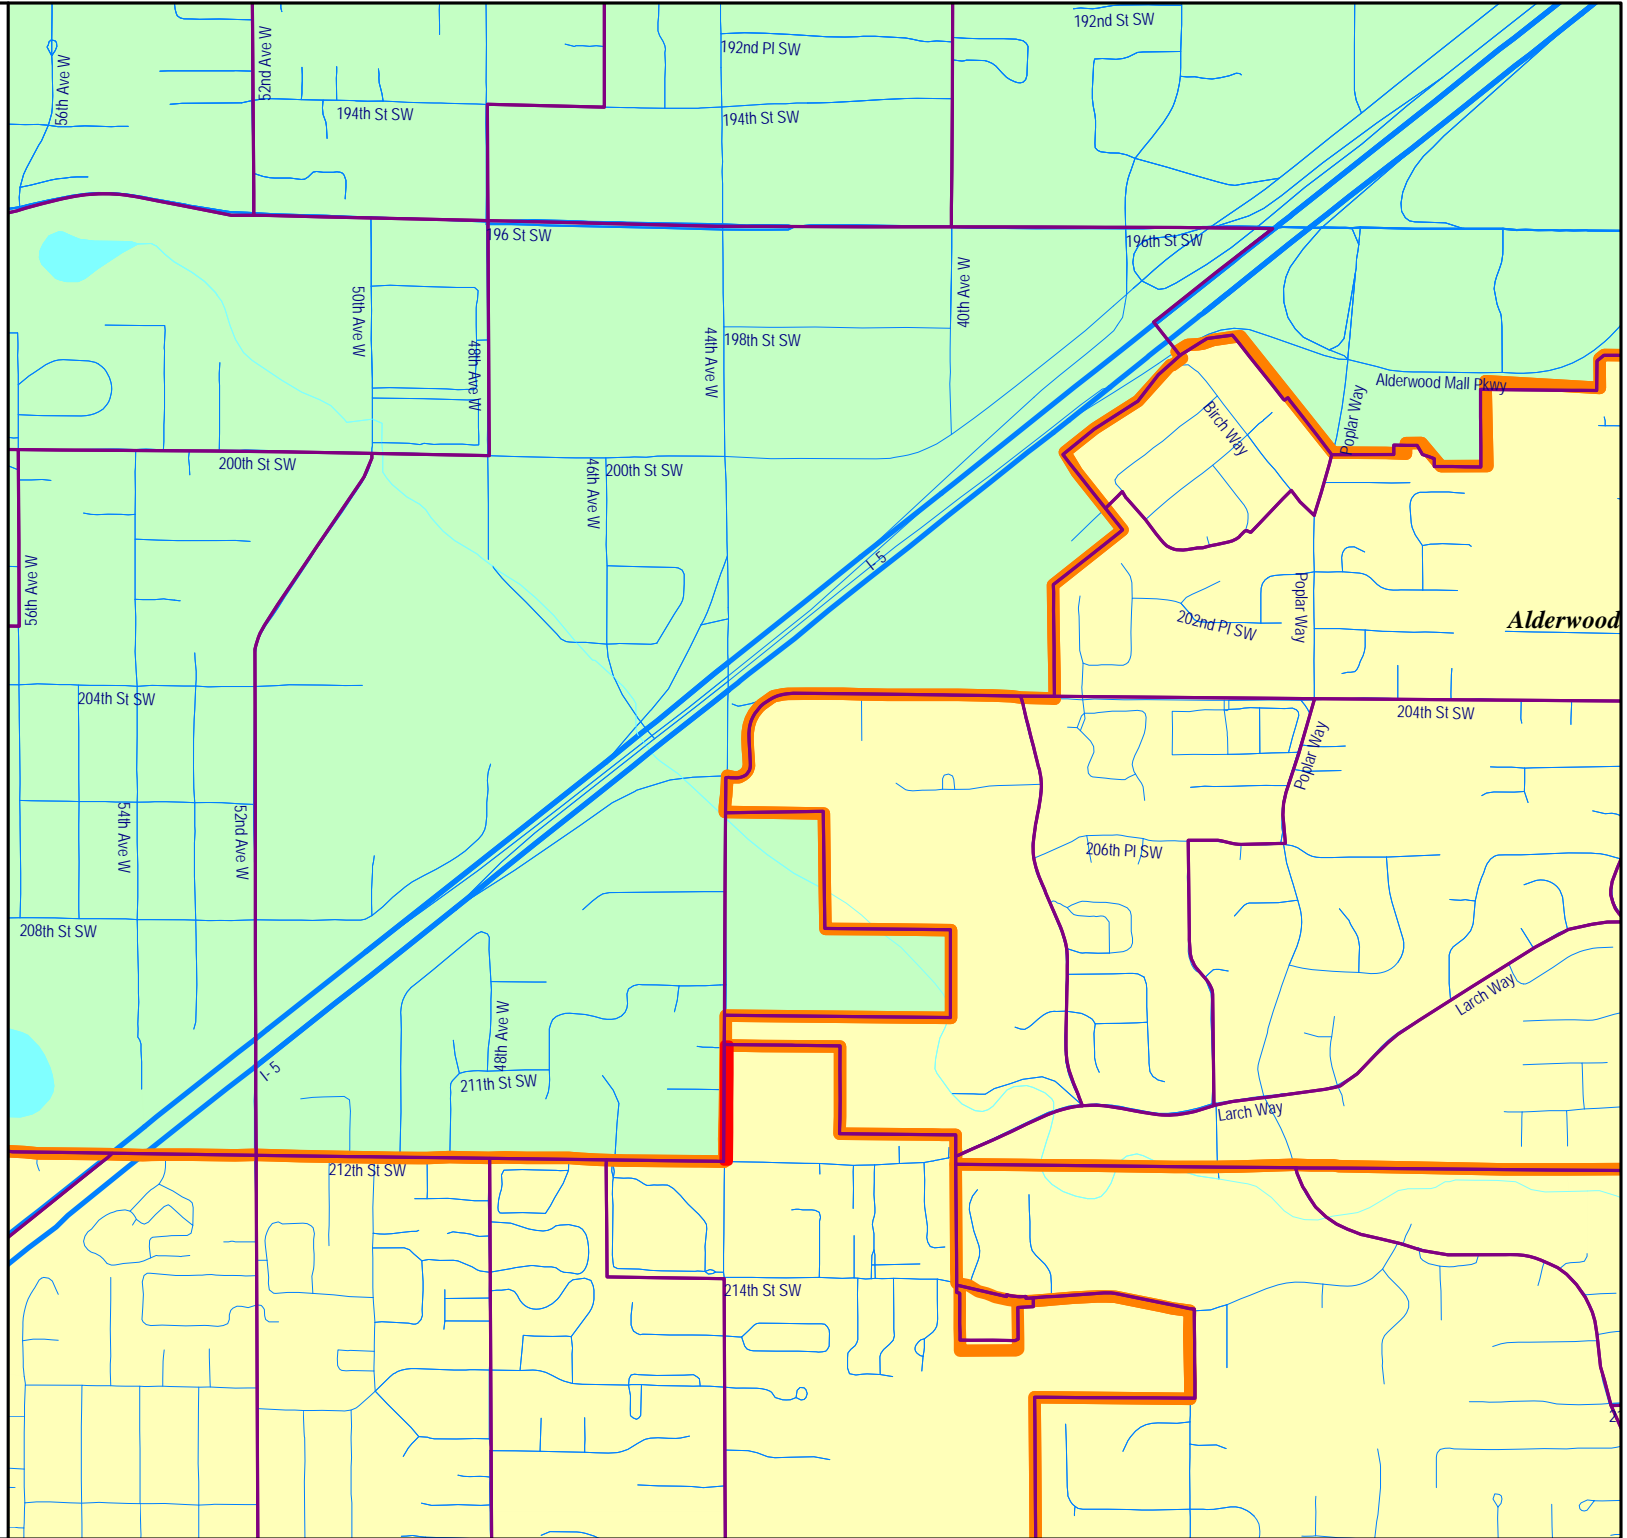

City Limits 

Voter Precincts 

South Snohomish County
Fire & Rescue -
Commission Districts as
Approximated Using
Census 2020 Geography

- 1st District
- 2nd District

City Limits

Voter Precincts

South Snohomish County
Fire & Rescue -
Commission Districts as
Approximated Using
Census 2020 Geography

Population	Name	District
26		1
10153	Alderwood Manor	1
8106	Bothell West	1
6560	Brier	1
0	Edmonds	1
4007	Esperance	1
21286	Mountlake Terrace	1
0		2
43	Edmonds	2
38568	Lynnwood	2
3148	Meadowdale	2
4477	North Lynnwood	2
2538	Picnic Point	2
3664	Bothell West	3
1509	Lake Stickney	3
4993	Larch Way	3
17355	Martha Lake	3
5719	Mill Creek	3
16126	North Lynnwood	3
25742		4
43	Everett	4
13904	Lake Stickney	4
2199	North Lynnwood	4
7230	Picnic Point	4
23278	Eastmont	5
15207	Mill Creek	5
10497	Silver Firs	5