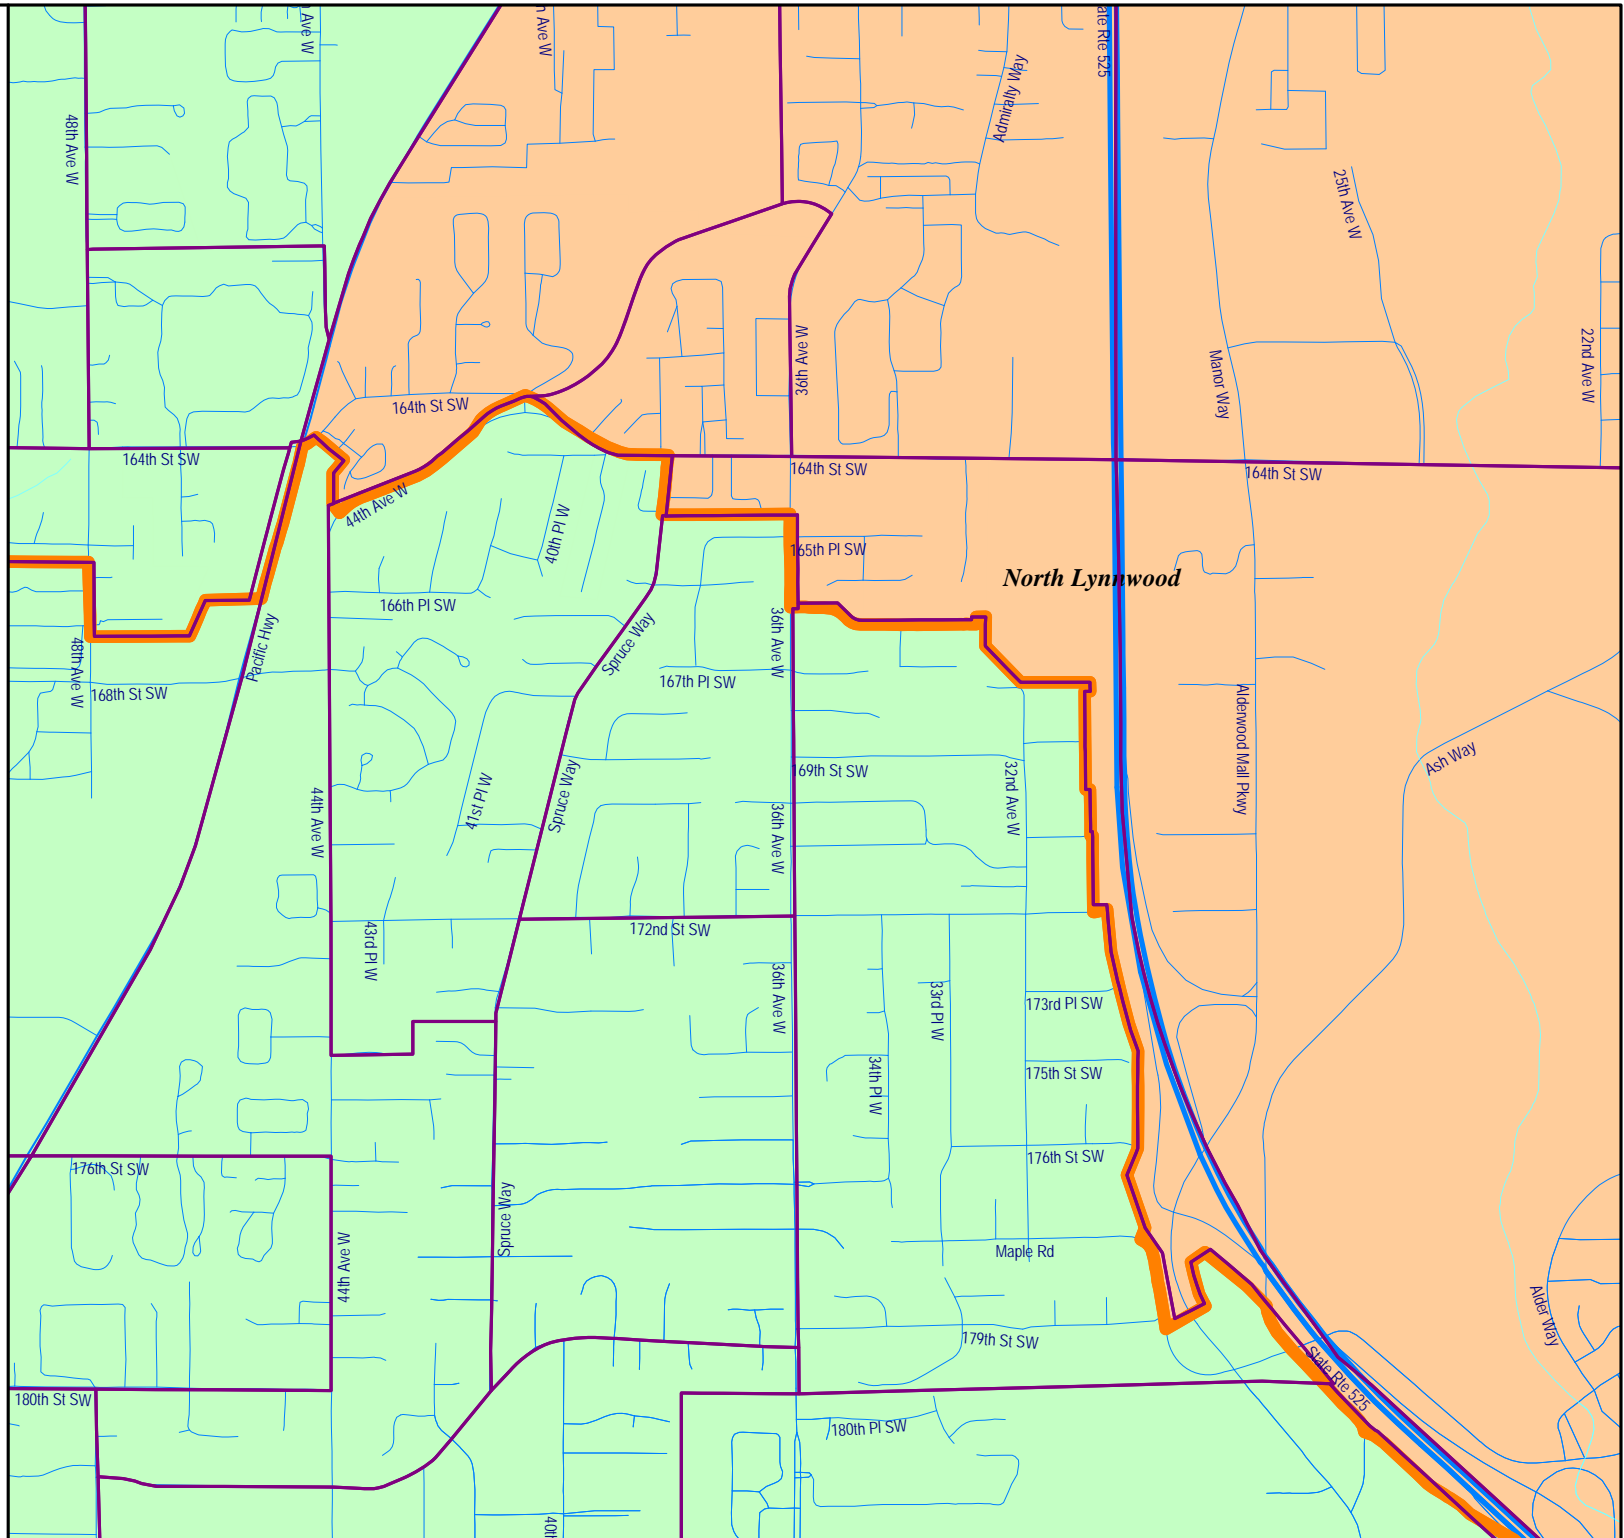

City Limits

Voter Precincts

South Snohomish County
Fire & Rescue -
Commission Districts as
Approximated Using
Census 2020 Geography

- 2nd District
- 3rd District

City Limits

Voter Precincts

South Snohomish County
Fire & Rescue -
Commission Districts as
Approximated Using
Census 2020 Geography

- 1st District
- 2nd District
- 3rd District

City Limits

Voter Precincts

South Snohomish County
Fire & Rescue -
Commission Districts as
Approximated Using
Census 2020 Geography

-  1st District
-  3rd District