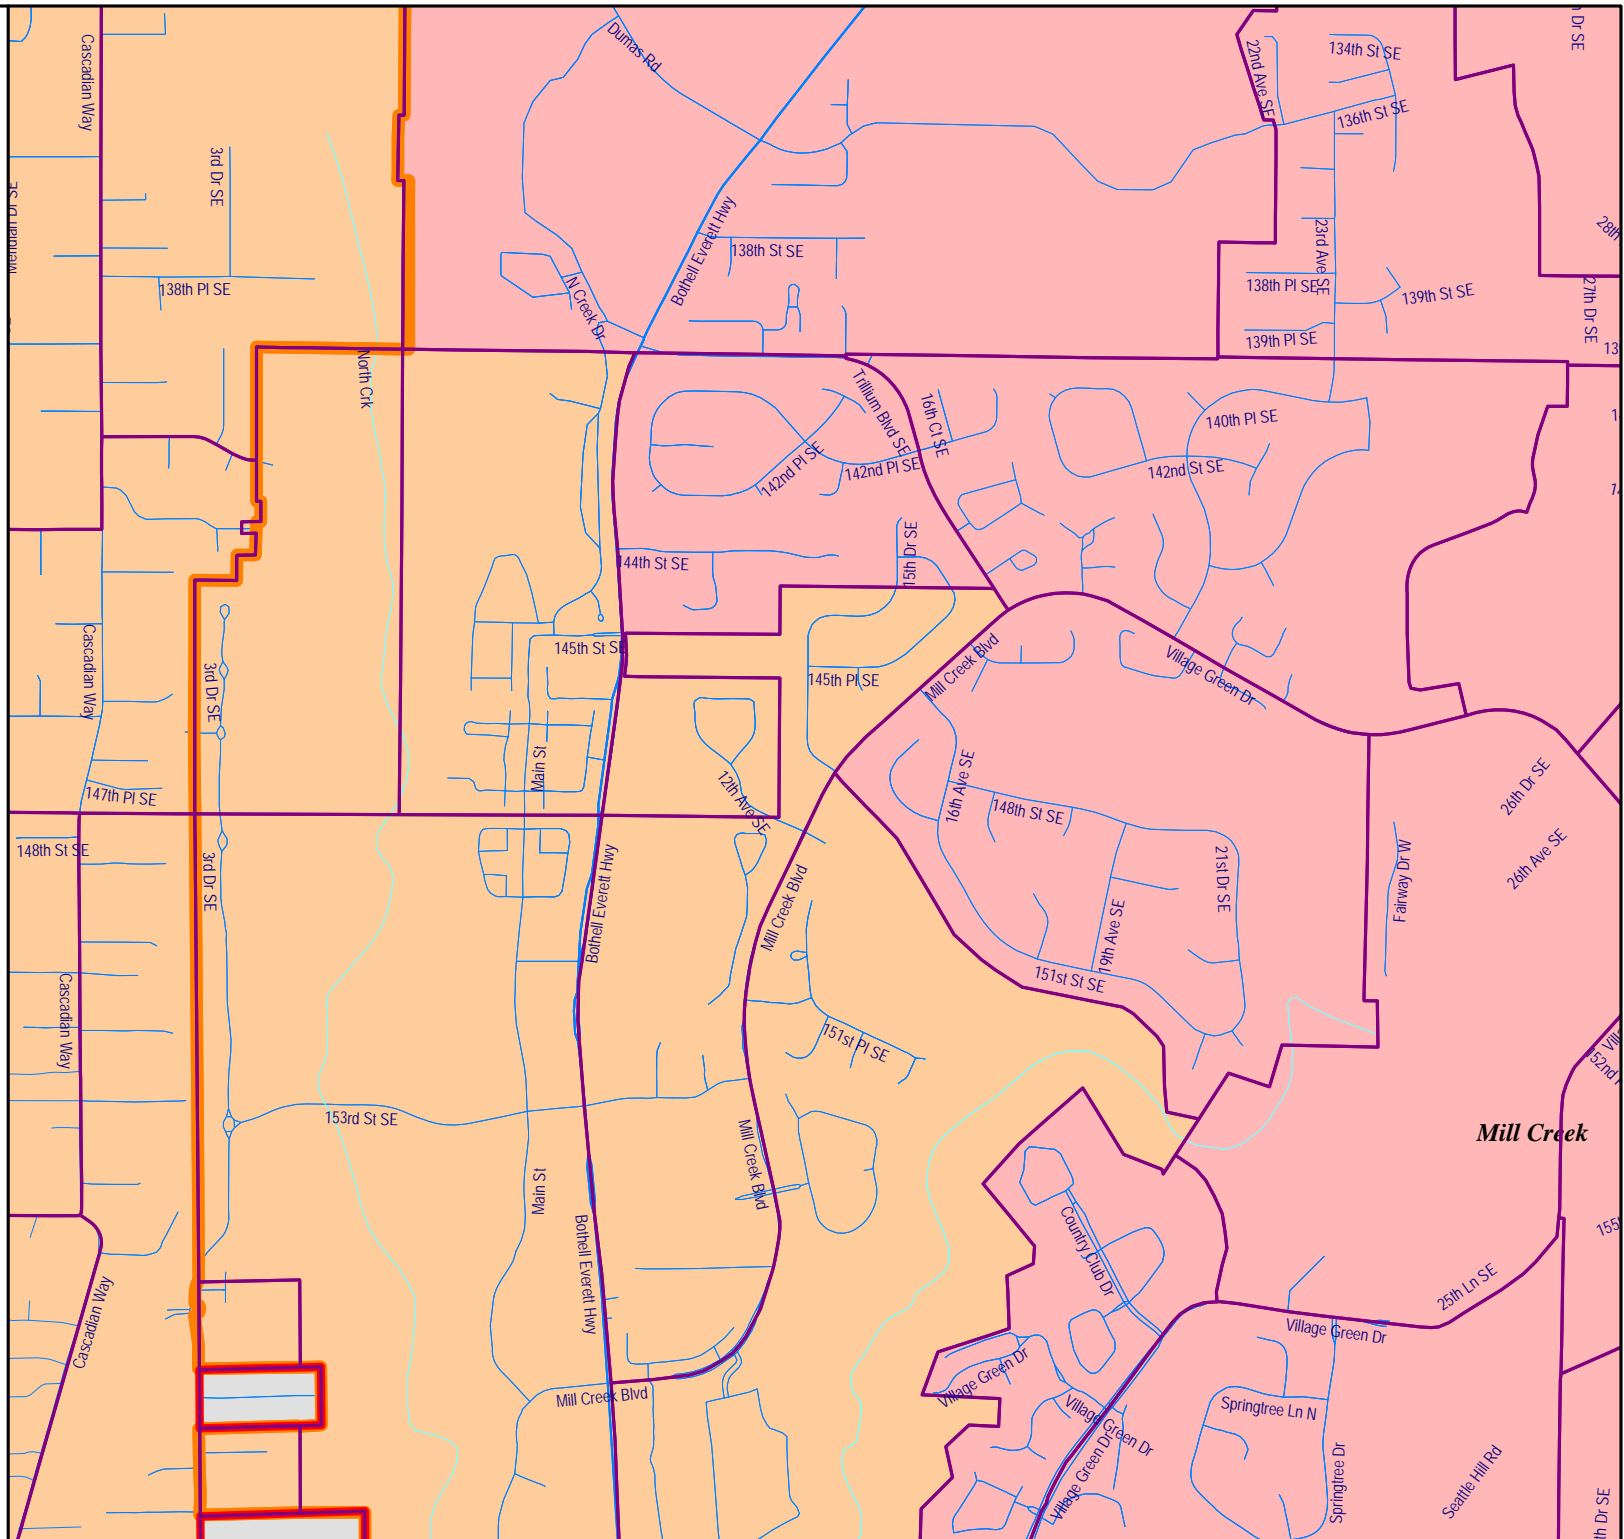

South Snohomish County
Fire & Rescue -
Commission Districts as
Approximated Using
Census 2020 Geography

- 3rd District
- 5th District

City Limits

Voter Precincts

South Snohomish County
Fire & Rescue -
Commission Districts as
Approximated Using
Census 2020 Geography

-  3rd District
-  5th District

City Limits 

Voter Precincts 

South Snohomish County
Fire & Rescue -
Commission Districts as
Approximated Using
Census 2020 Geography

- 3rd District
- 4th District

City Limits