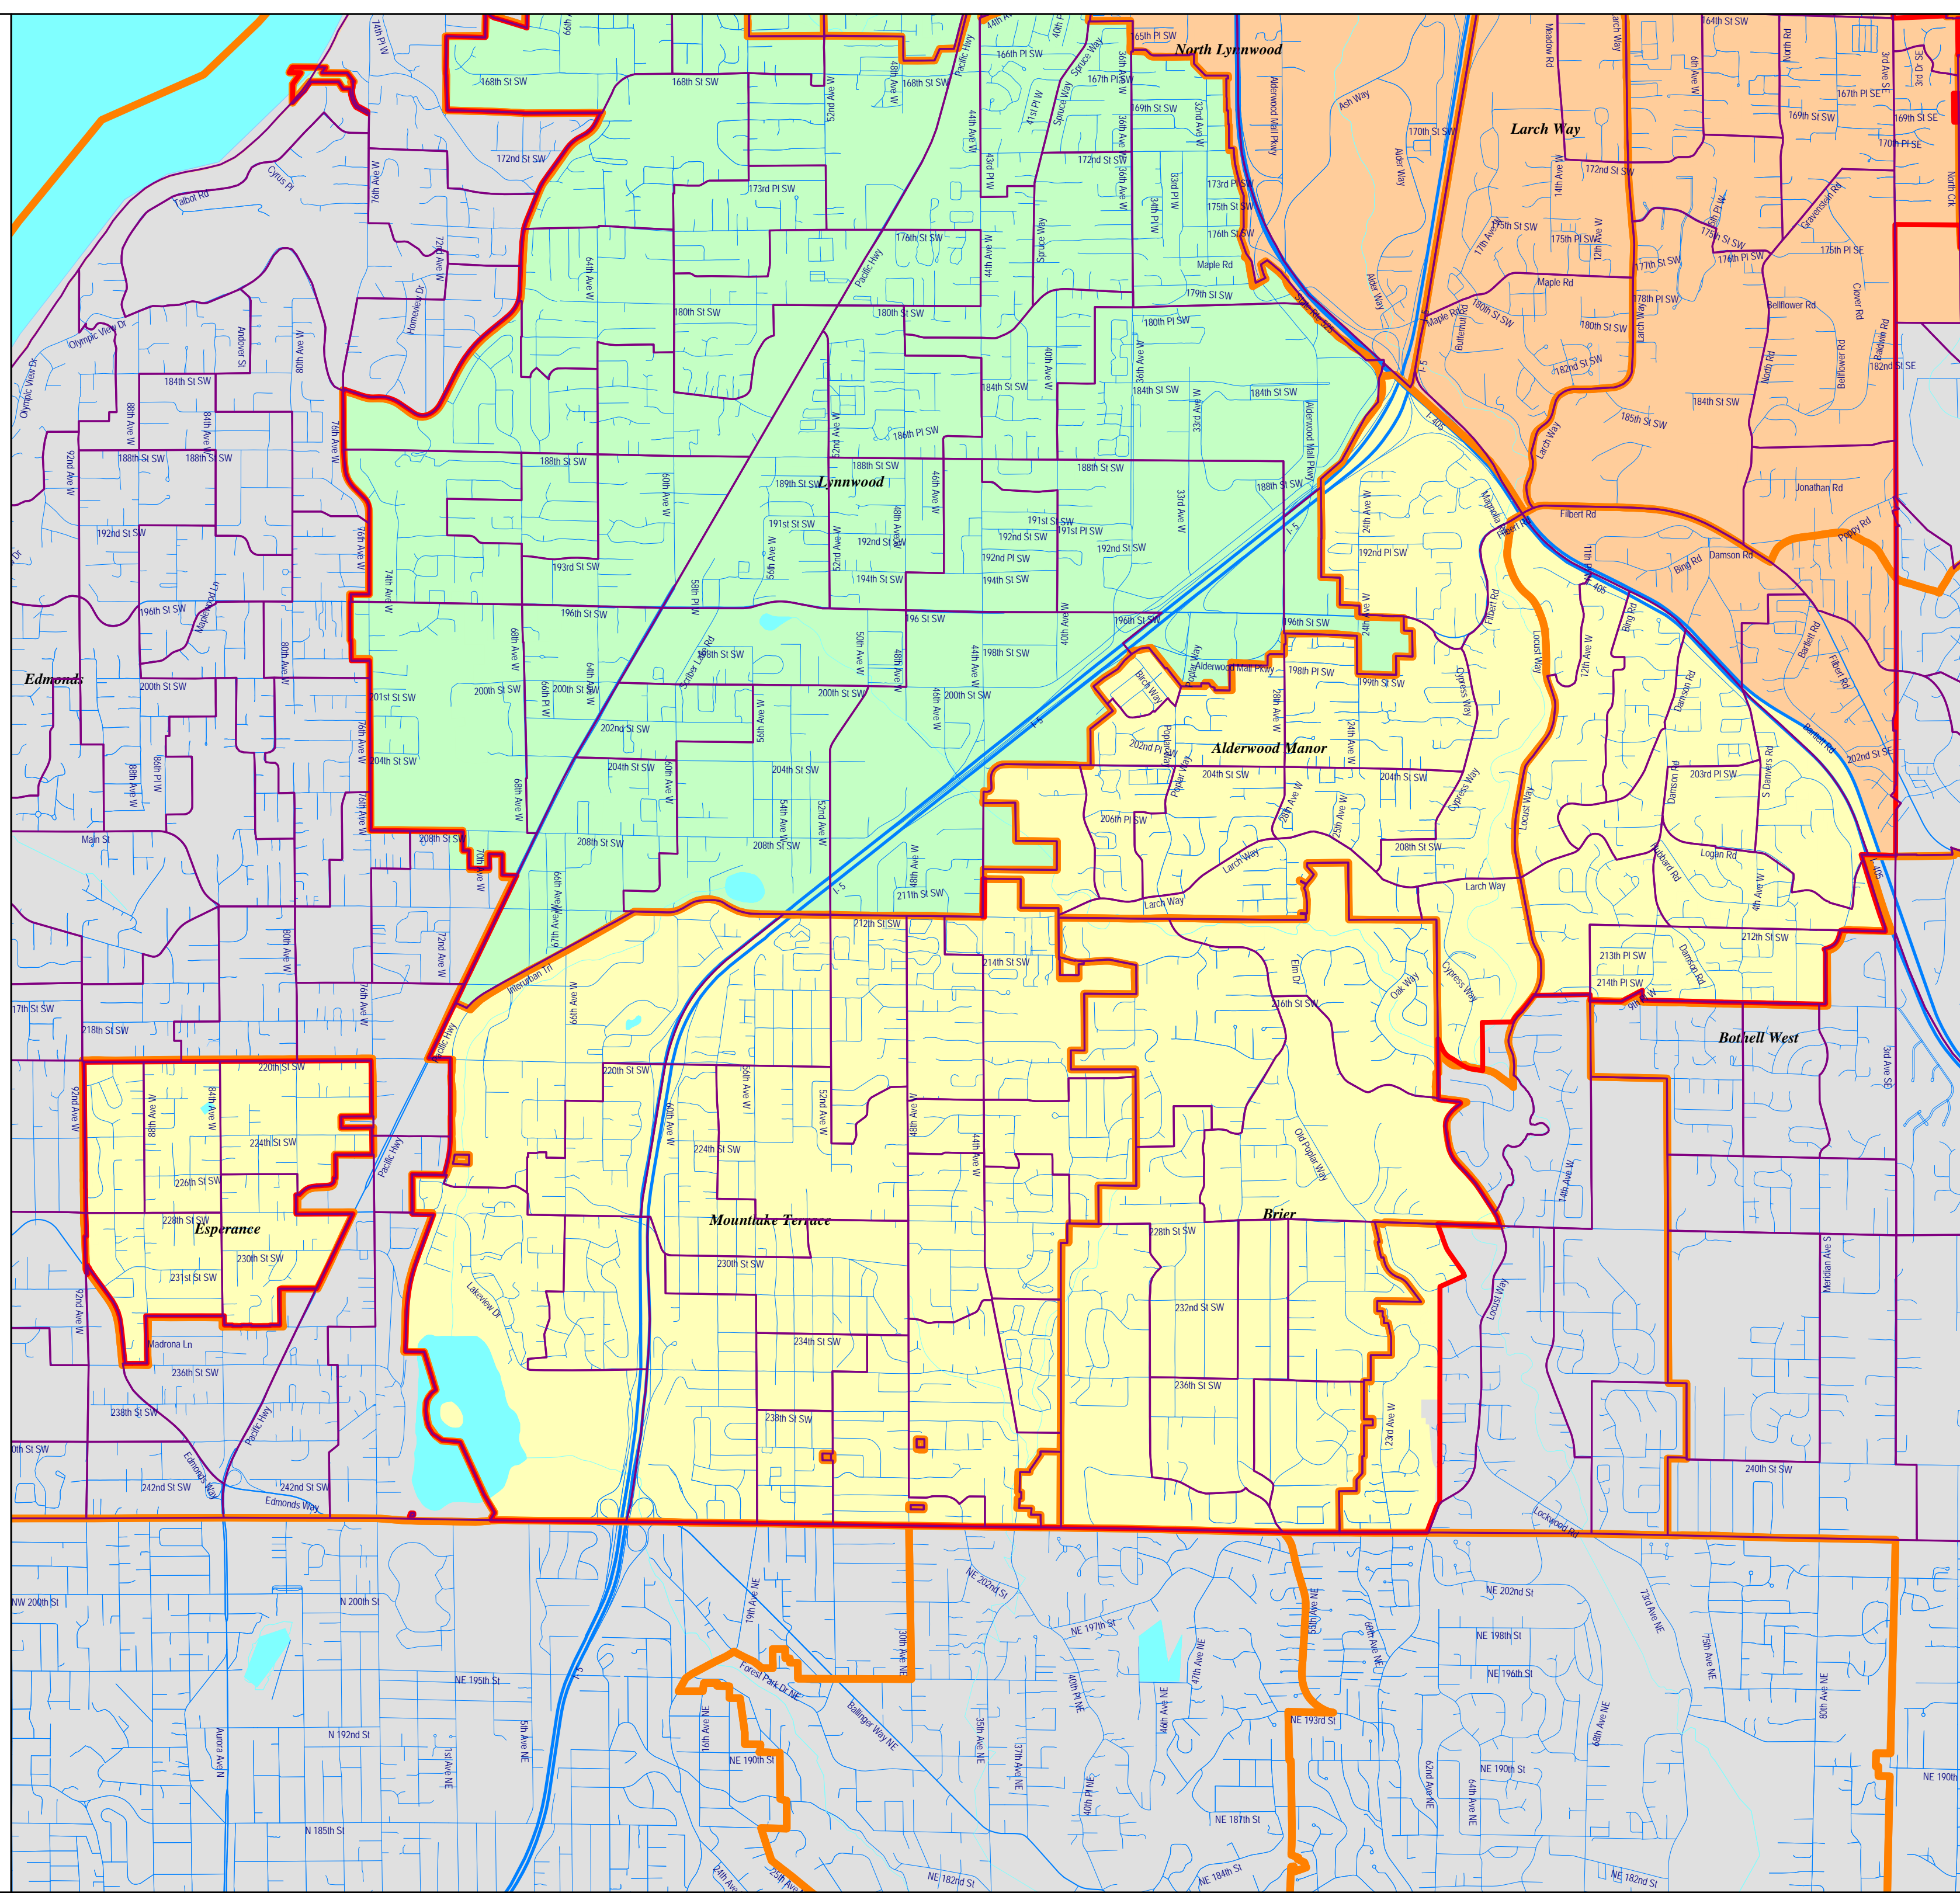

South Snohomish County
Fire & Rescue -
Commission Districts as
Approximated Using
Census 2020 Geography

1st District

2nd District

3rd District

City Limits

Voter Precincts

South Snohomish County Fire & Rescue - Commission Districts as Approximated Using Census 2020 Geography

- 1st
- 2nd
- 3rd
- 4th

City Limits

Voter Precinct

South Snohomish County
Fire & Rescue -
Commission Districts as
Approximated Using
Census 2020 Geography

-  1st District
-  2nd District
-  3rd District
-  4th District
-  5th District