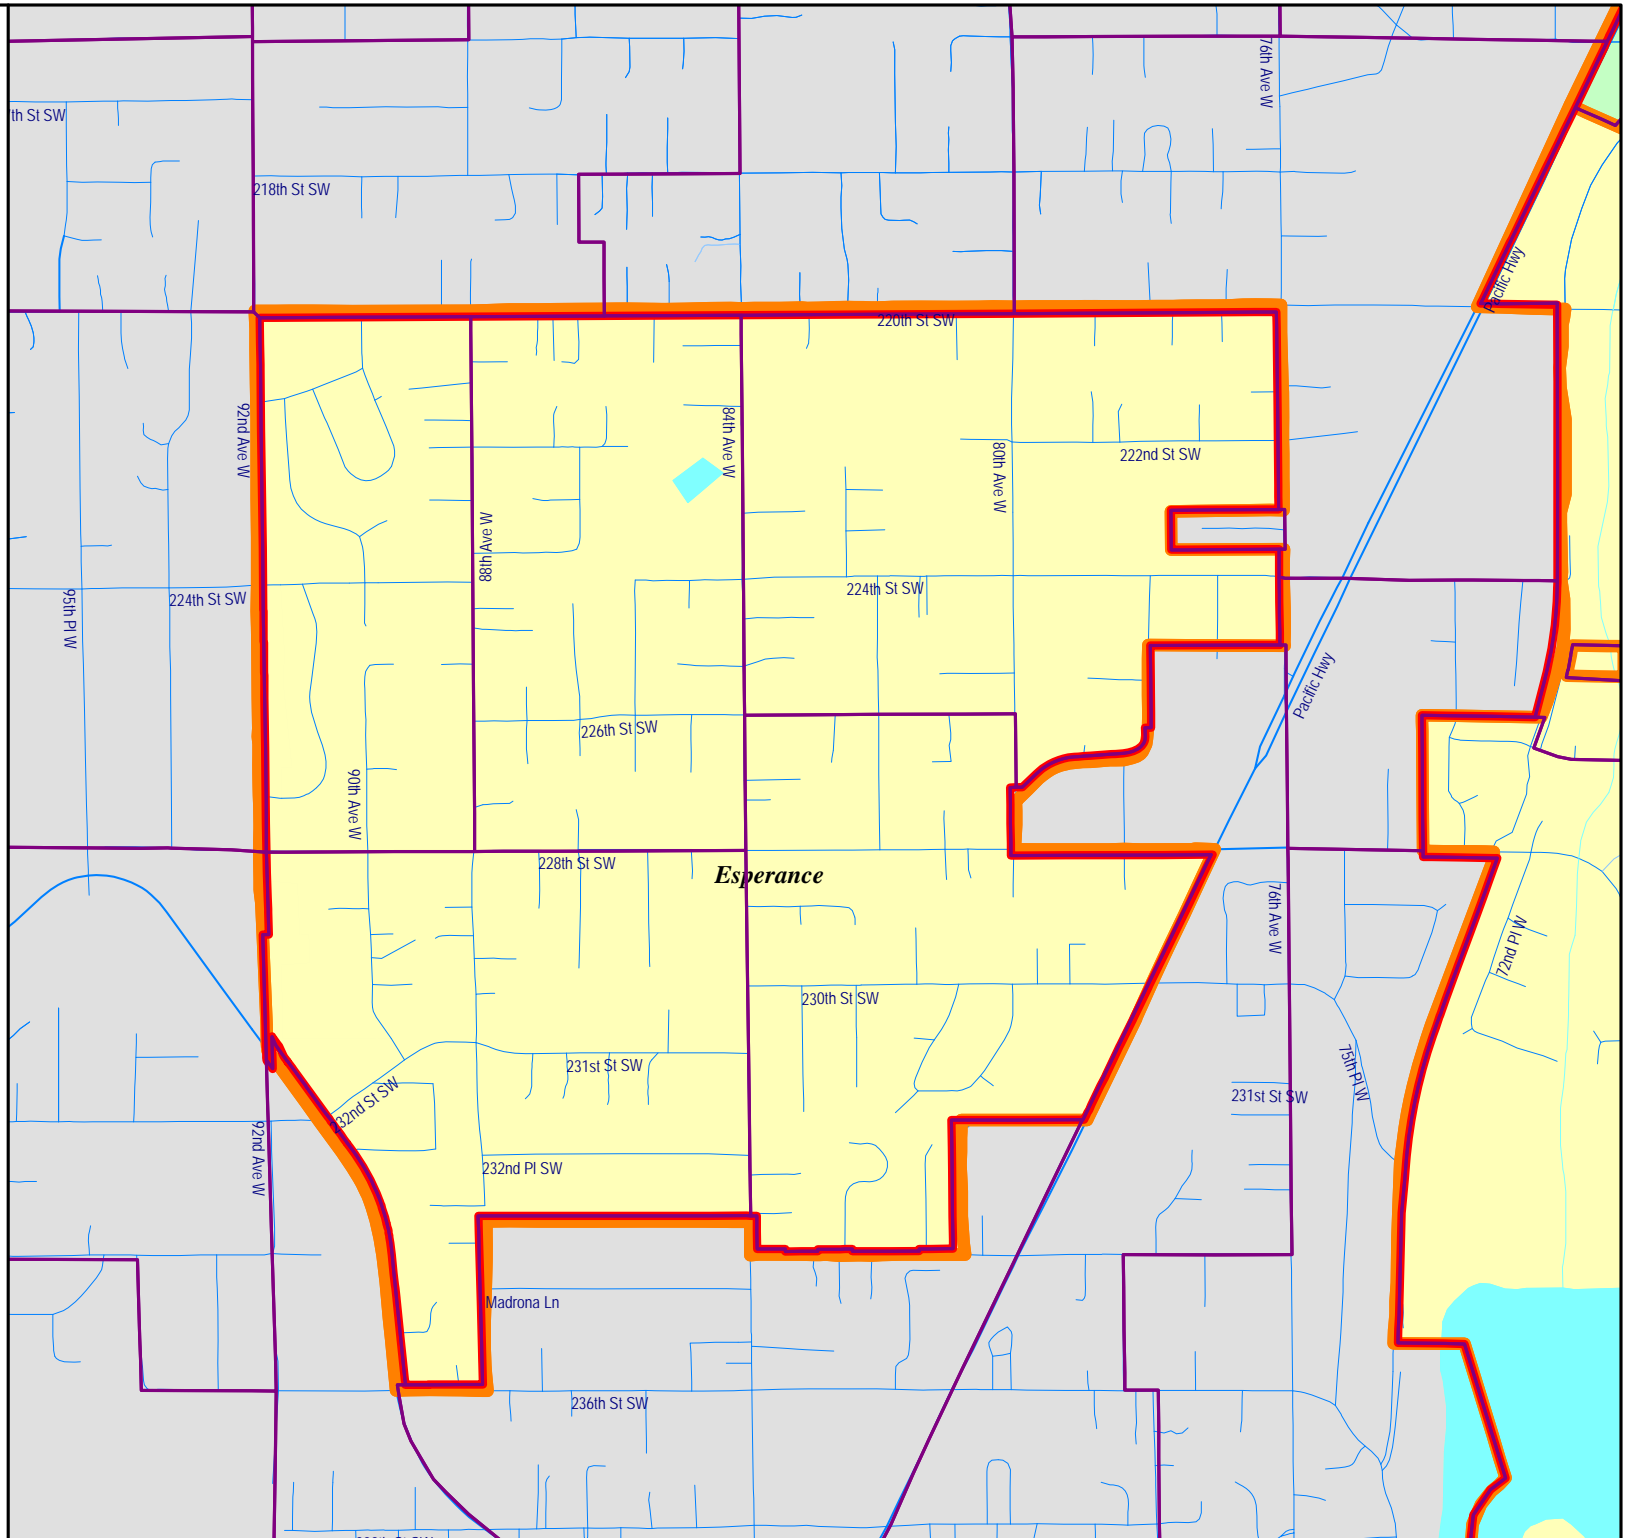

- 1st District
- 2nd District

City Limits

Voter Precincts

South Snohomish County
Fire & Rescue -
Commission Districts as
Approximated Using
Census 2020 Geography

 1st District

 2nd District

City Limits 

Voter Precincts 

Population	Name	District
26		1
10153	Alderwood Manor	1
8106	Bothell West	1
6560	Brier	1
0	Edmonds	1
4007	Esperance	1
21286	Mountlake Terrace	1
0		2
43	Edmonds	2
38568	Lynnwood	2
3148	Meadowdale	2
4477	North Lynnwood	2
2538	Picnic Point	2
3664	Bothell West	3
1509	Lake Stickney	3
4993	Larch Way	3
17355	Martha Lake	3
5719	Mill Creek	3
16126	North Lynnwood	3
25742		4
43	Everett	4
13904	Lake Stickney	4
2199	North Lynnwood	4
7230	Picnic Point	4
23278	Eastmont	5
15207	Mill Creek	5
10497	Silver Firs	5