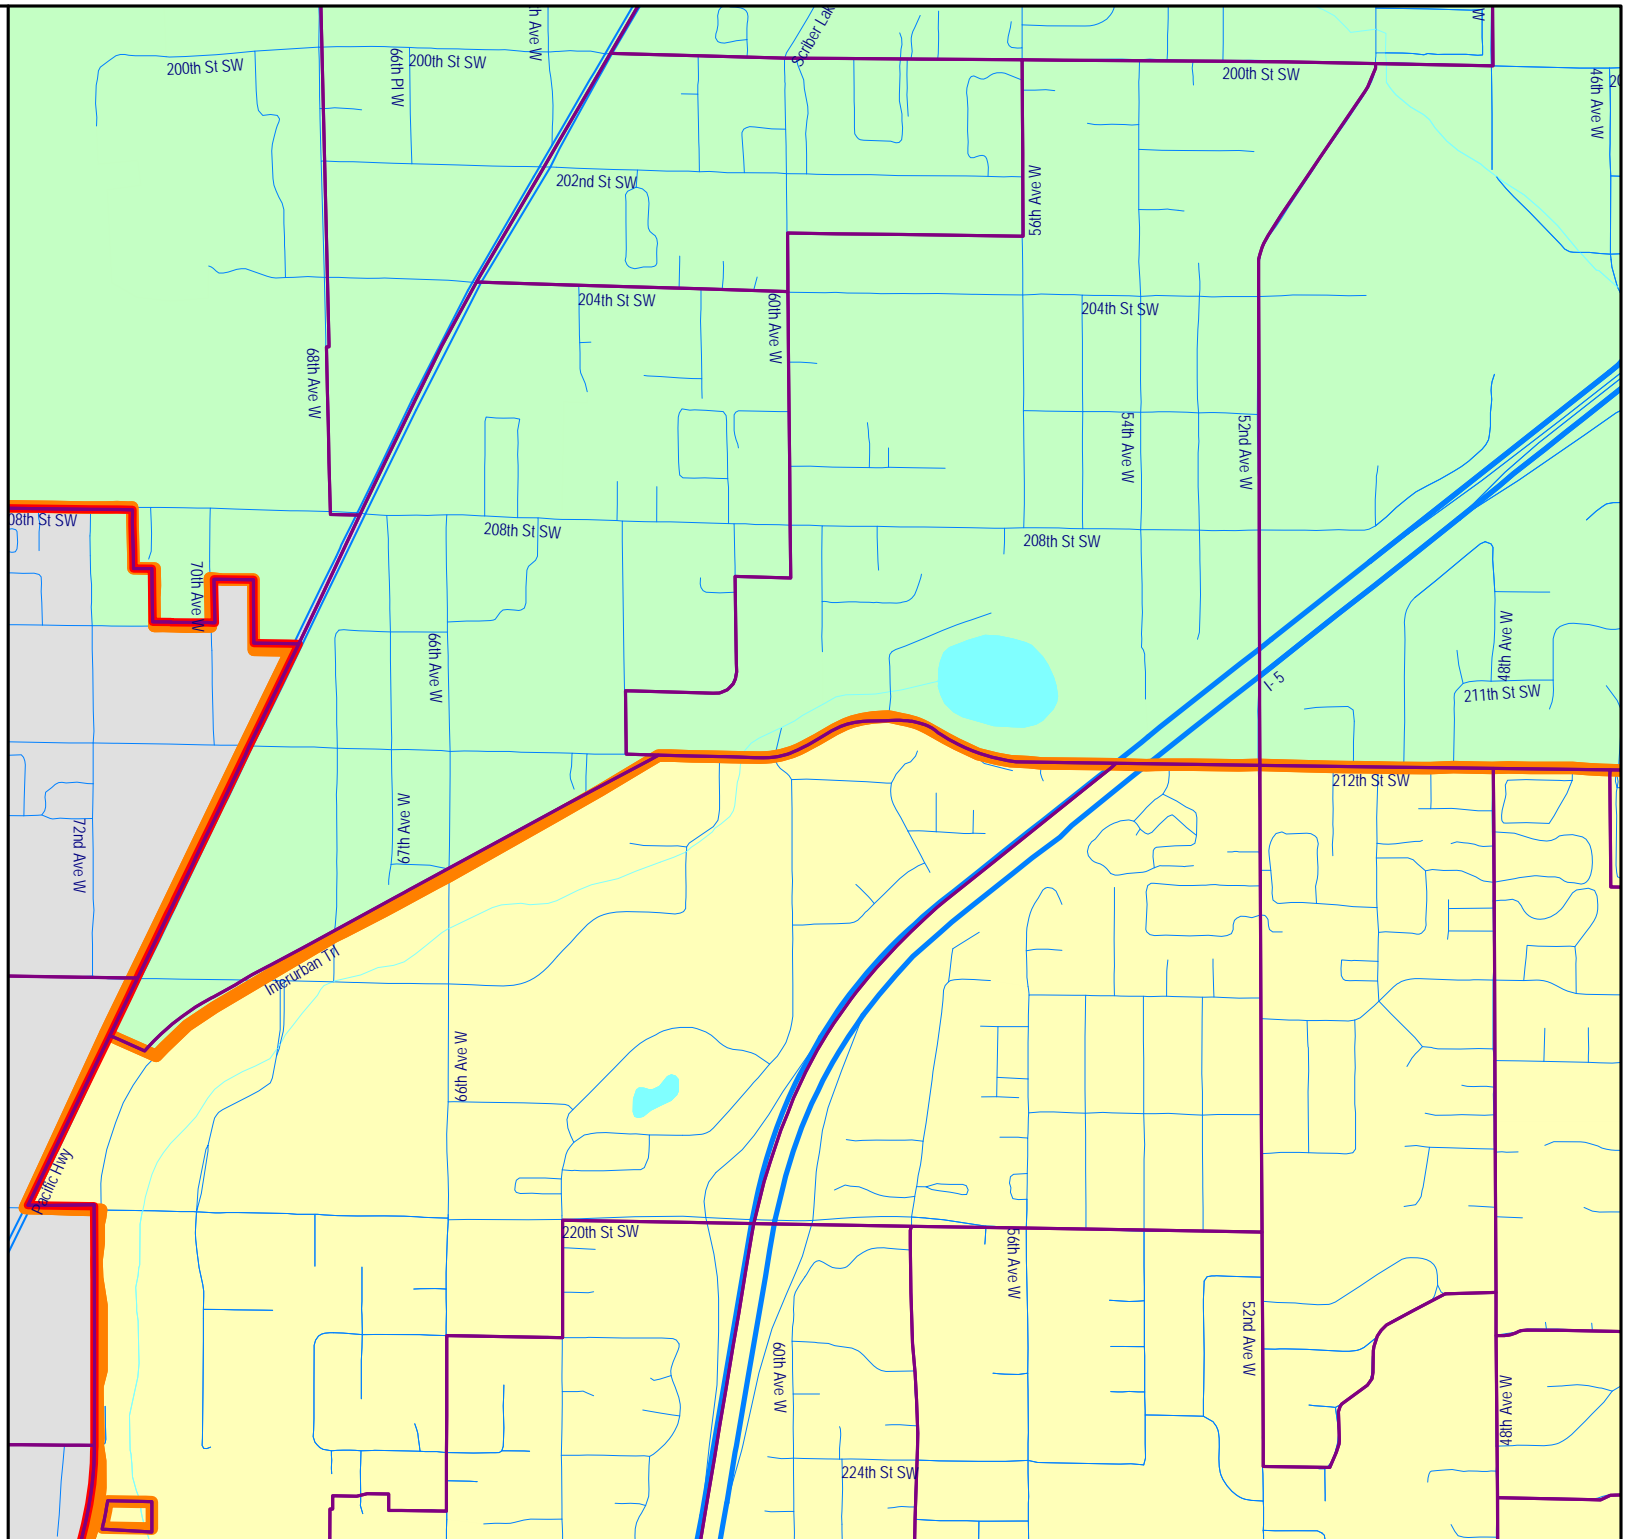

South Snohomish County
Fire & Rescue -
Commission Districts as
Approximated Using
Census 2020 Geography

- 1st District
- 2nd District

City Limits

Voter Precincts