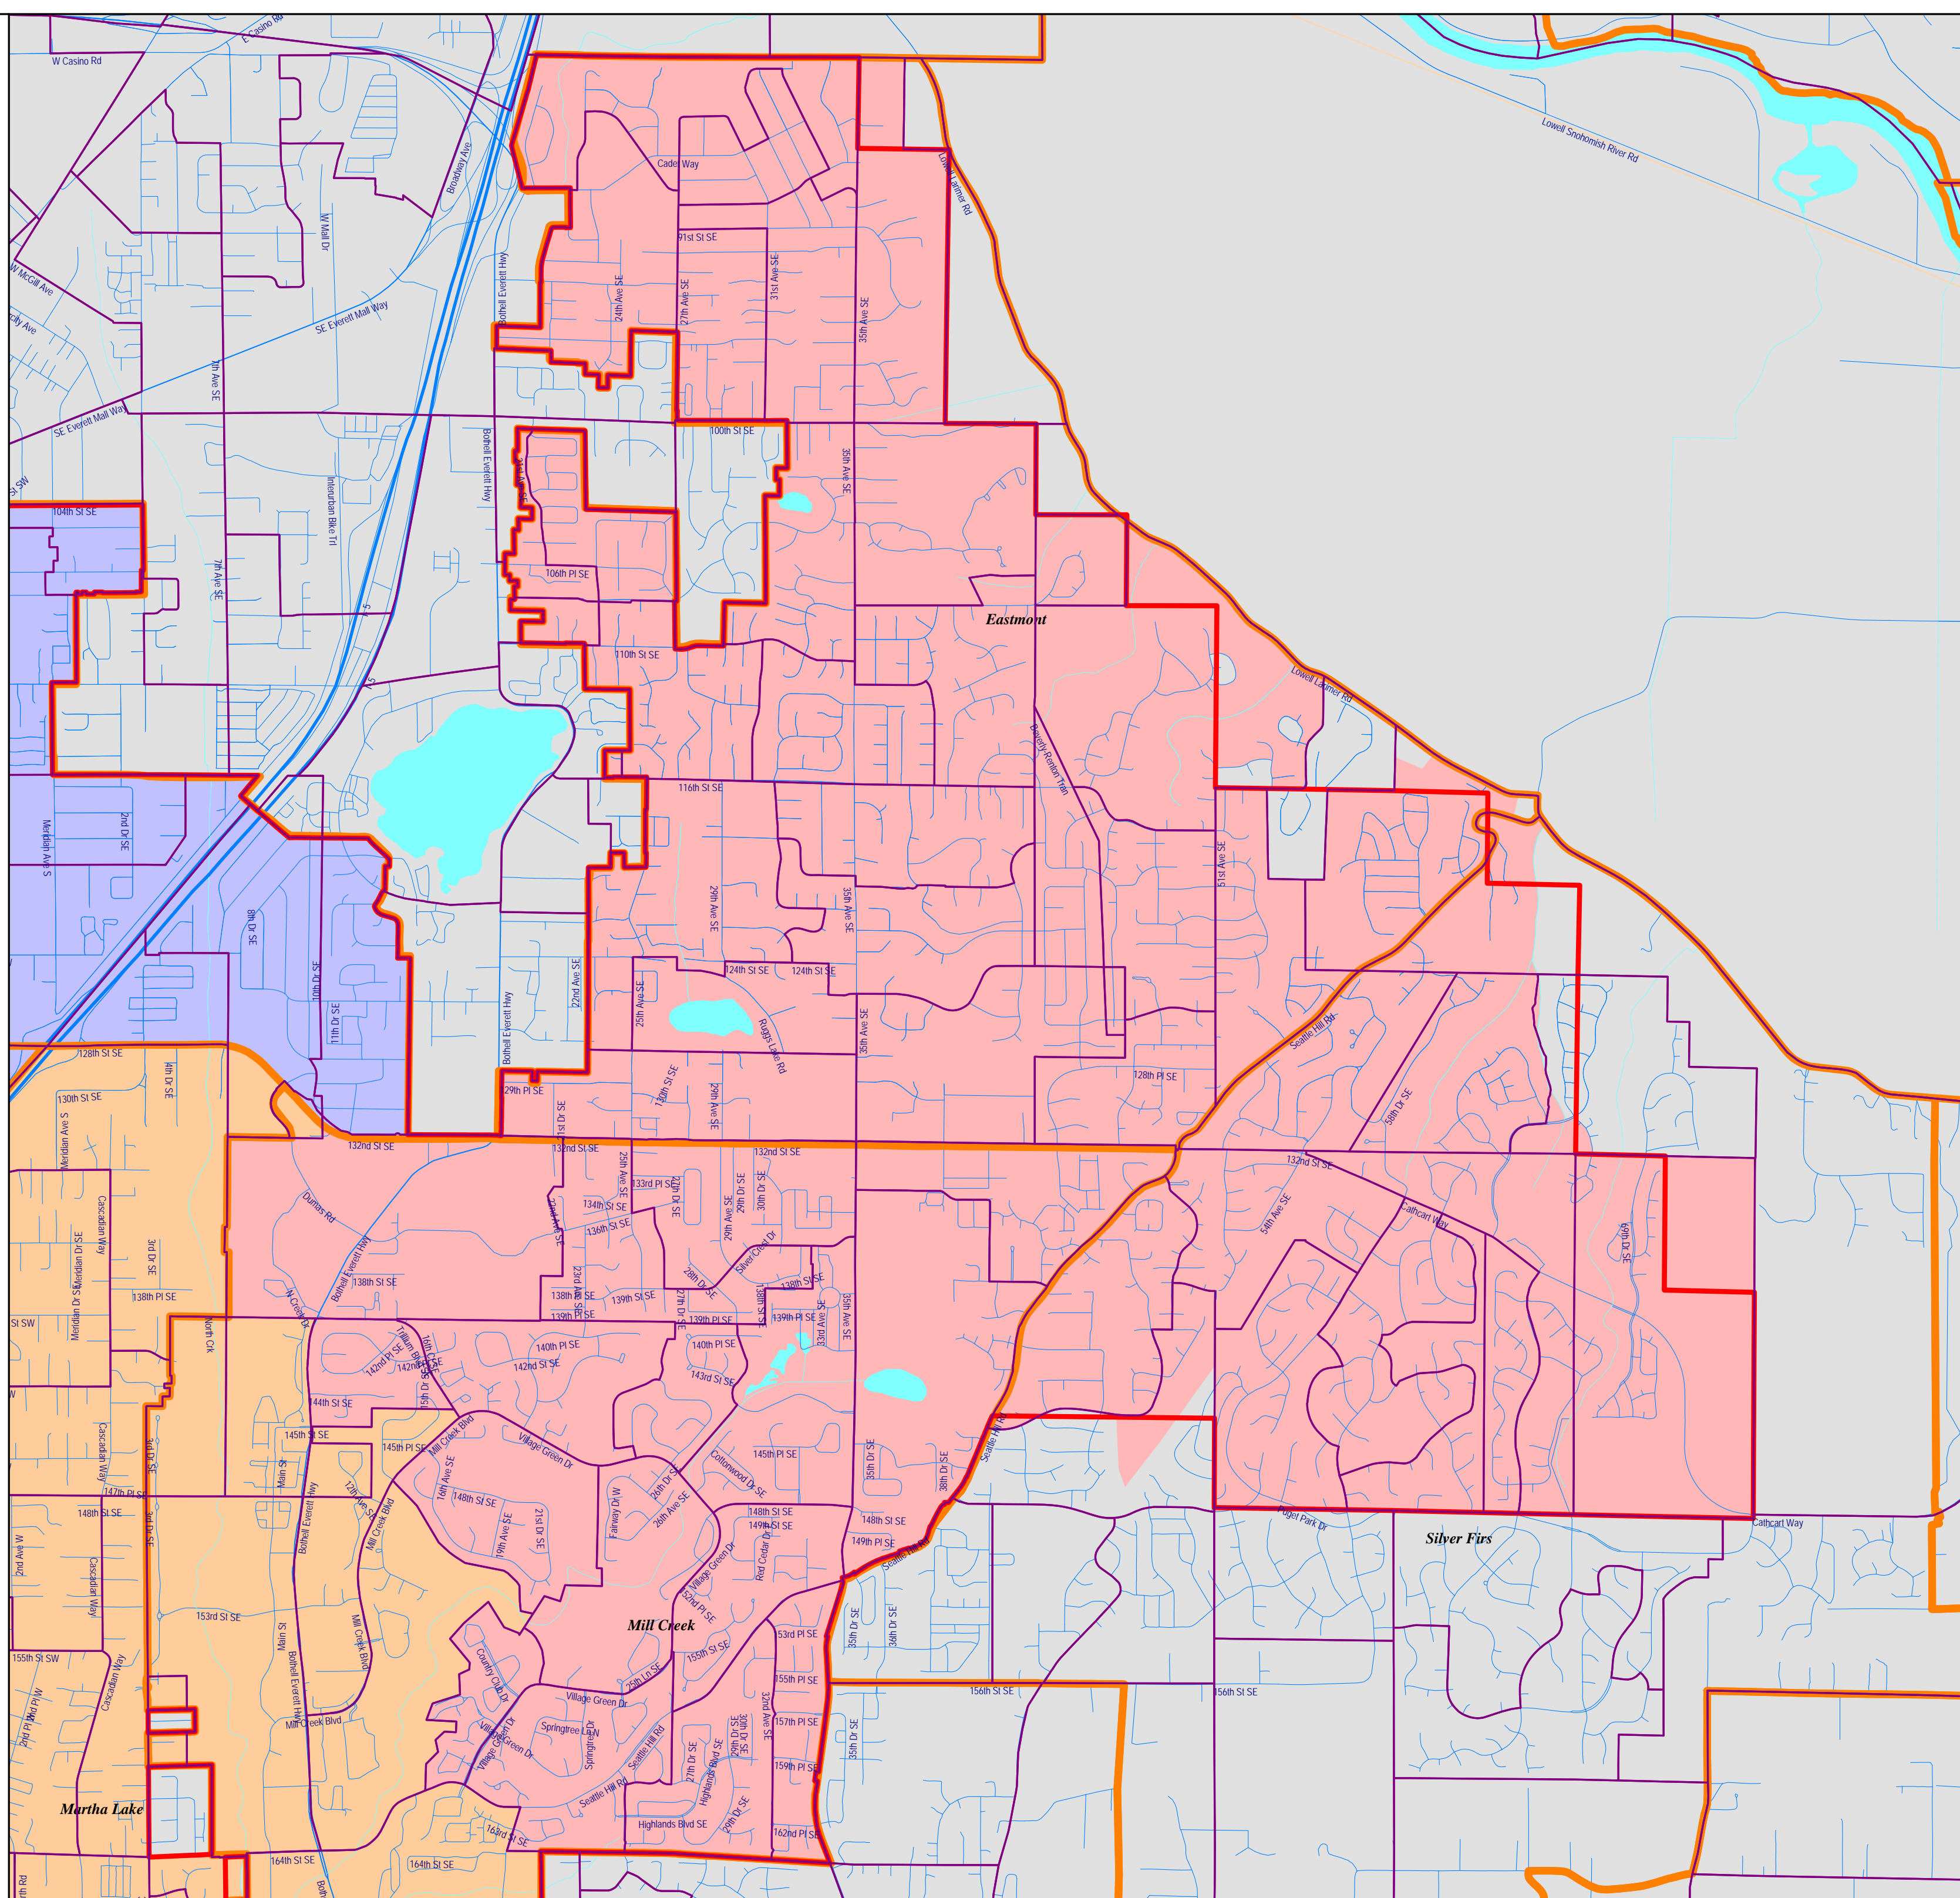

City Limits 

Voter Precincts 

South Snohomish County
Fire & Rescue -
Commission Districts as
Approximated Using
Census 2020 Geography

 3rd District

 4th District

 5th District

City Limits 

Voter Precincts 