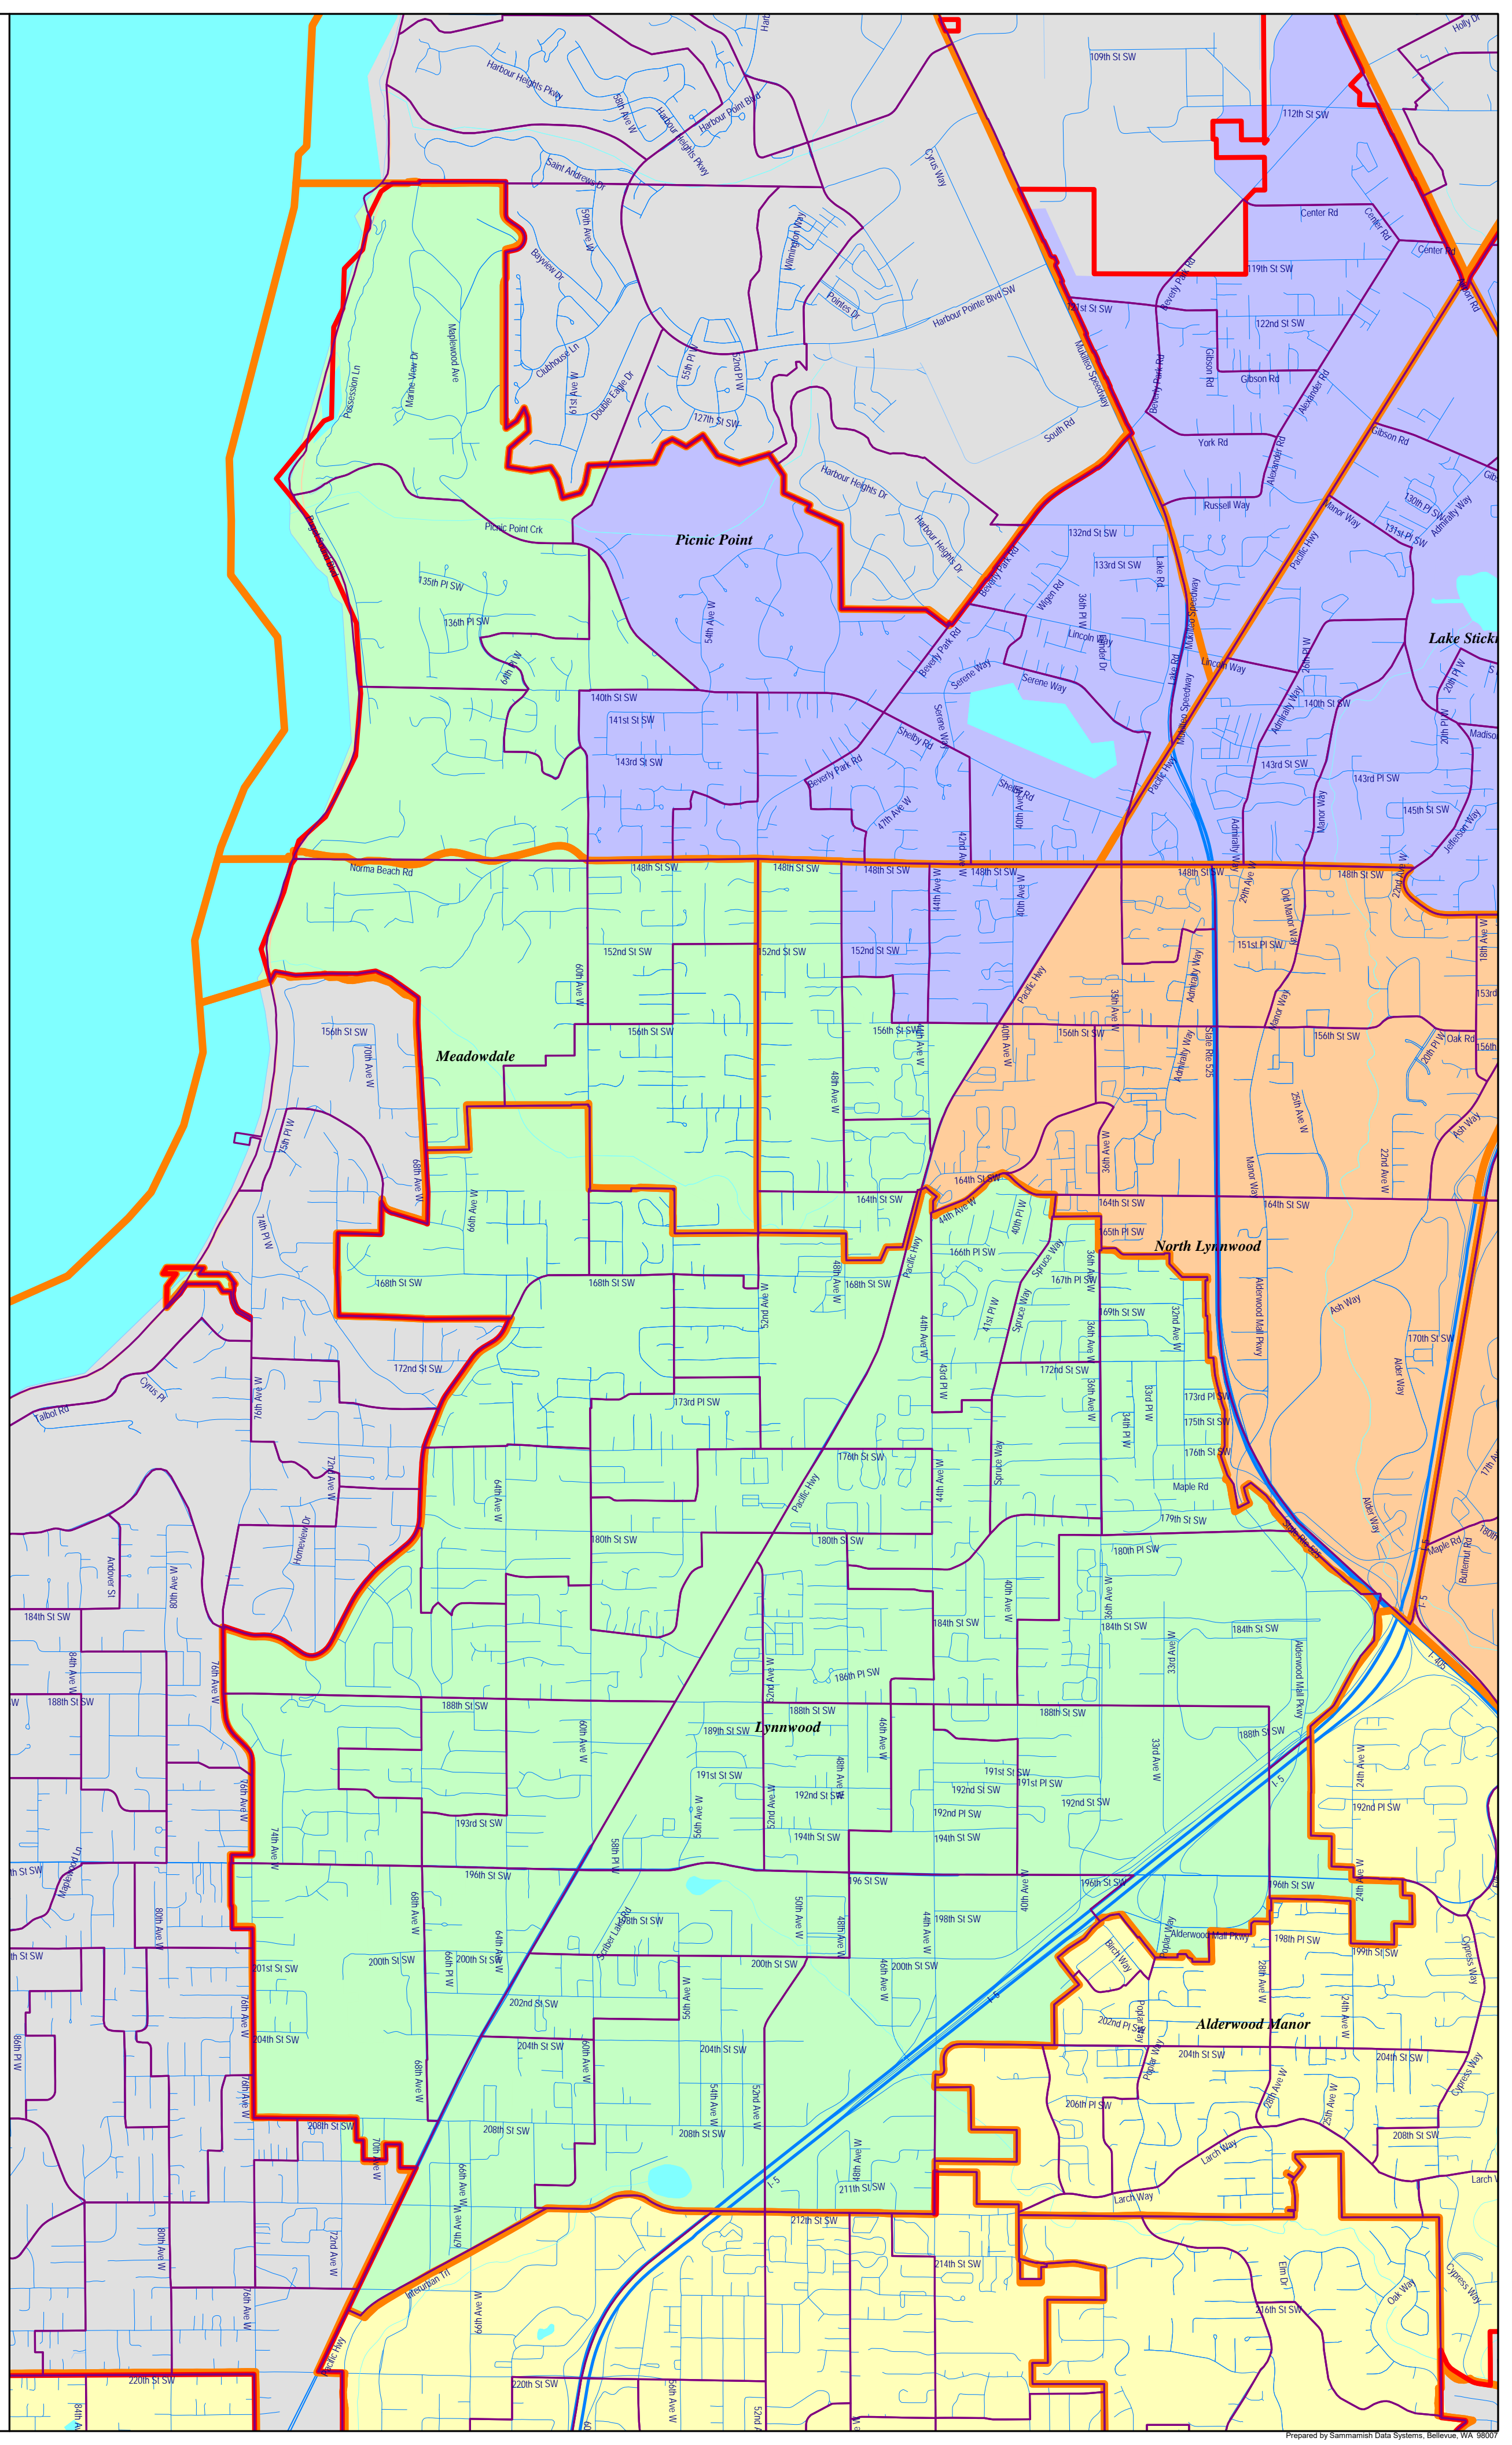

South Snohomish County Fire & Rescue

Summary of Population by Race and Hispanic Origin

District Number	Total Population	Total Population by Race							Two or More Races	Hispanic Origin (of any race)
		Single Race								
		Total	White	Black African American	American Indian and Alaska Native	Asian	Native Hawaiian and Other Pacific Islander	Other Race	Total	
1st	50,138	44,299	31,392	2,425	437	7,462	325	2,258	5,839	5,175
2nd	48,774	43,362	26,645	3,444	497	8,800	326	3,650	5,412	7,089
3rd	49,366	43,862	25,453	3,230	309	11,592	410	2,868	5,504	5,902
4th	49,118	43,576	23,962	4,091	610	9,414	502	4,997	5,542	8,906
5th	48,982	43,773	32,337	1,498	251	8,084	202	1,401	5,209	3,972
Totals.....	<u>246,378</u>	<u>218,872</u>	<u>139,789</u>	<u>14,688</u>	<u>2,104</u>	<u>45,352</u>	<u>1,765</u>	<u>15,174</u>	<u>27,506</u>	<u>31,044</u>

South Snohomish County
Fire & Rescue -
Commission Districts as
Approximated Using
Census 2020 Geography

1st District

2nd District

3rd District

City Limits

Voter Precincts

South Snohomish County Fire & Rescue - Commission Districts as Approximated Using Census 2020 Geography

- 1st
- 2nd
- 3rd
- 4th

City Limits

Voter Precinct

South Snohomish County
Fire & Rescue -
Commission Districts as
Approximated Using
Census 2020 Geography

-  1st District
-  2nd District
-  3rd District
-  4th District
-  5th District