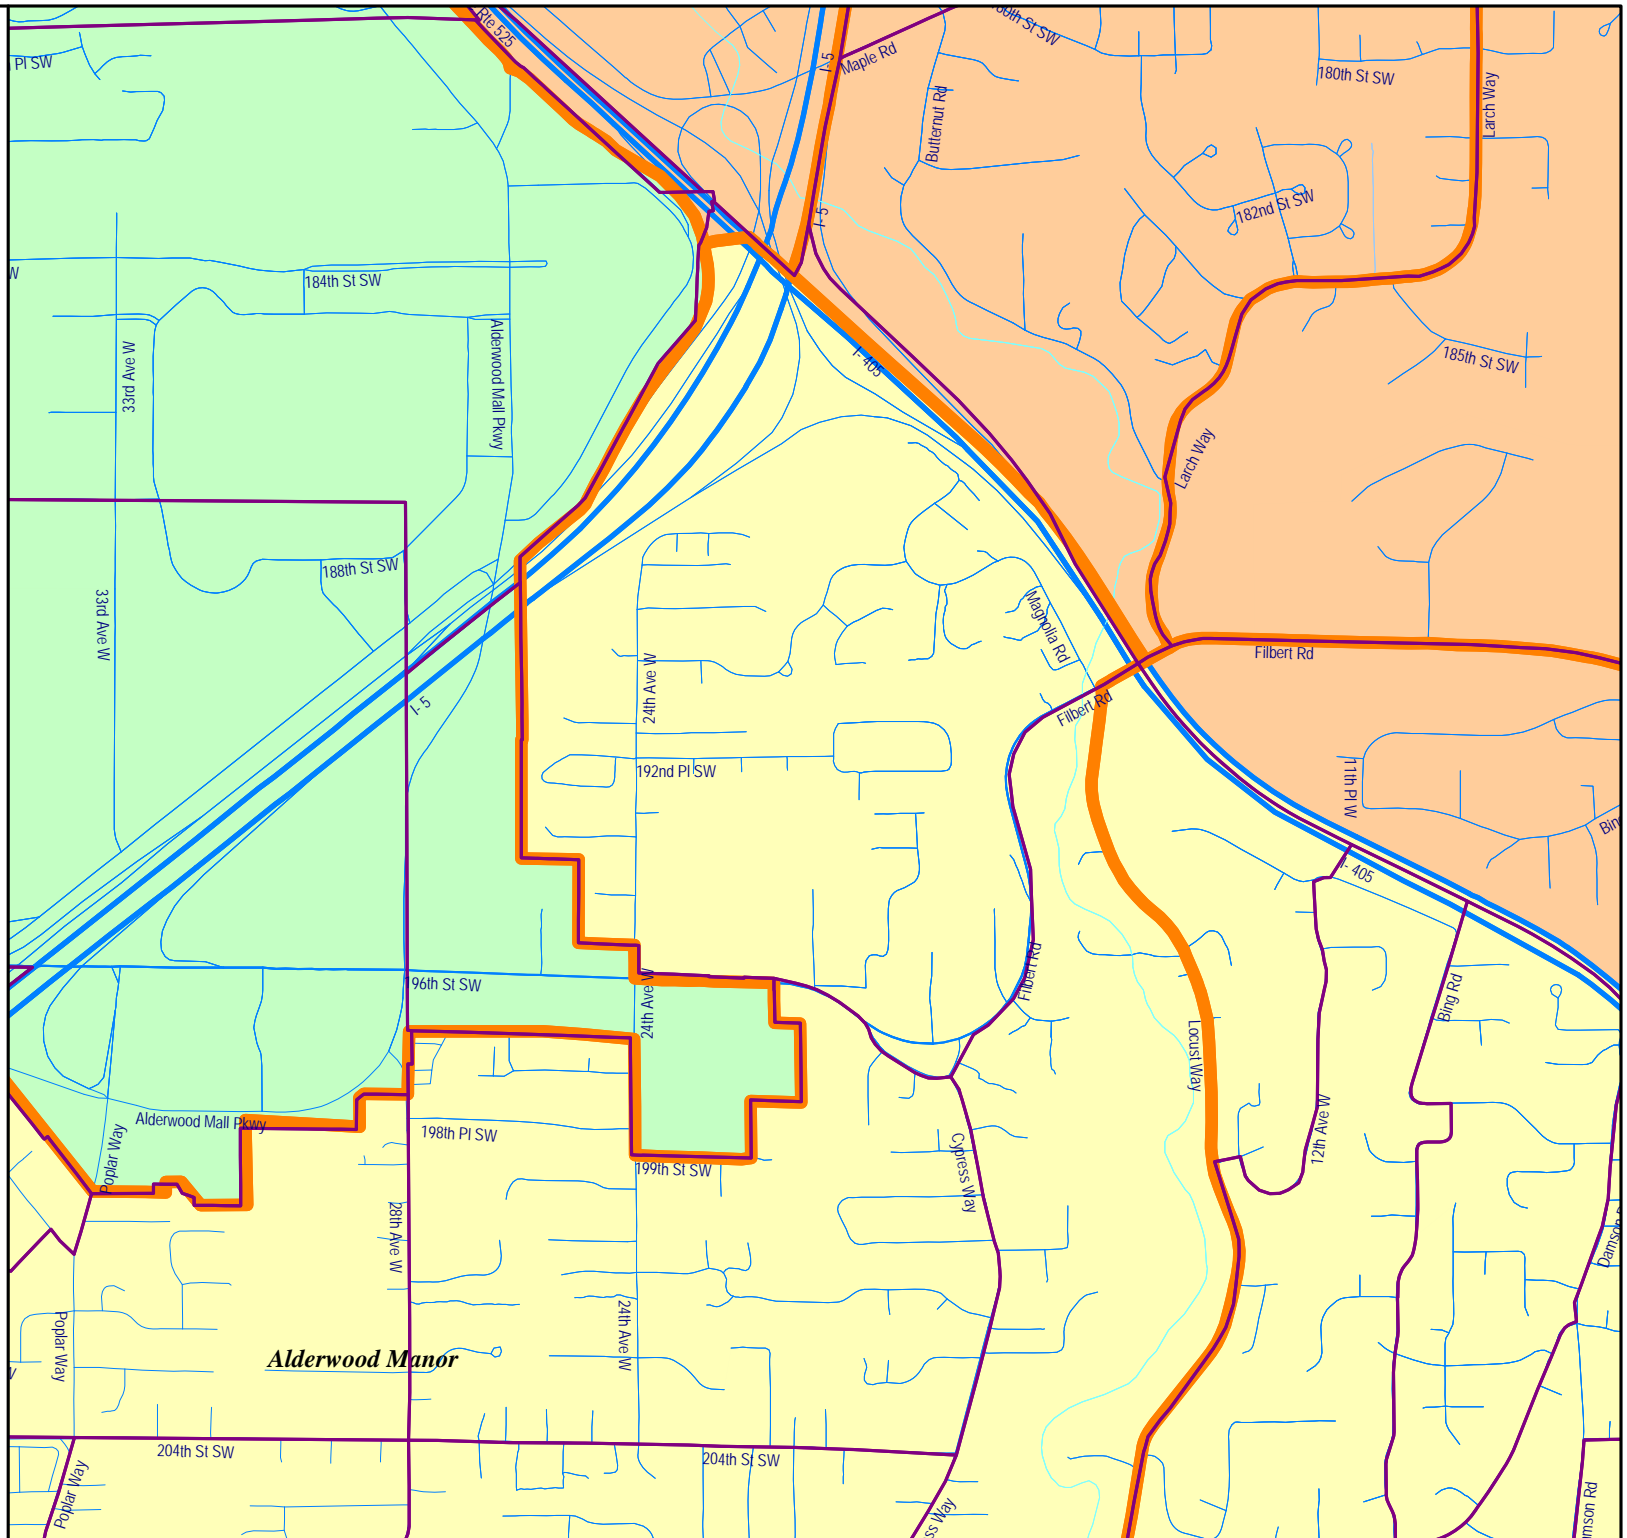

City Limits

Voter Precincts

South Snohomish County
Fire & Rescue -
Commission Districts as
Approximated Using
Census 2020 Geography

- 2nd District
- 3rd District

City Limits

Voter Precincts

South Snohomish County
Fire & Rescue -
Commission Districts as
Approximated Using
Census 2020 Geography

- 1st District
- 2nd District
- 3rd District

City Limits

Voter Precincts

South Snohomish County
Fire & Rescue -
Commission Districts as
Approximated Using
Census 2020 Geography

-  1st District
-  3rd District