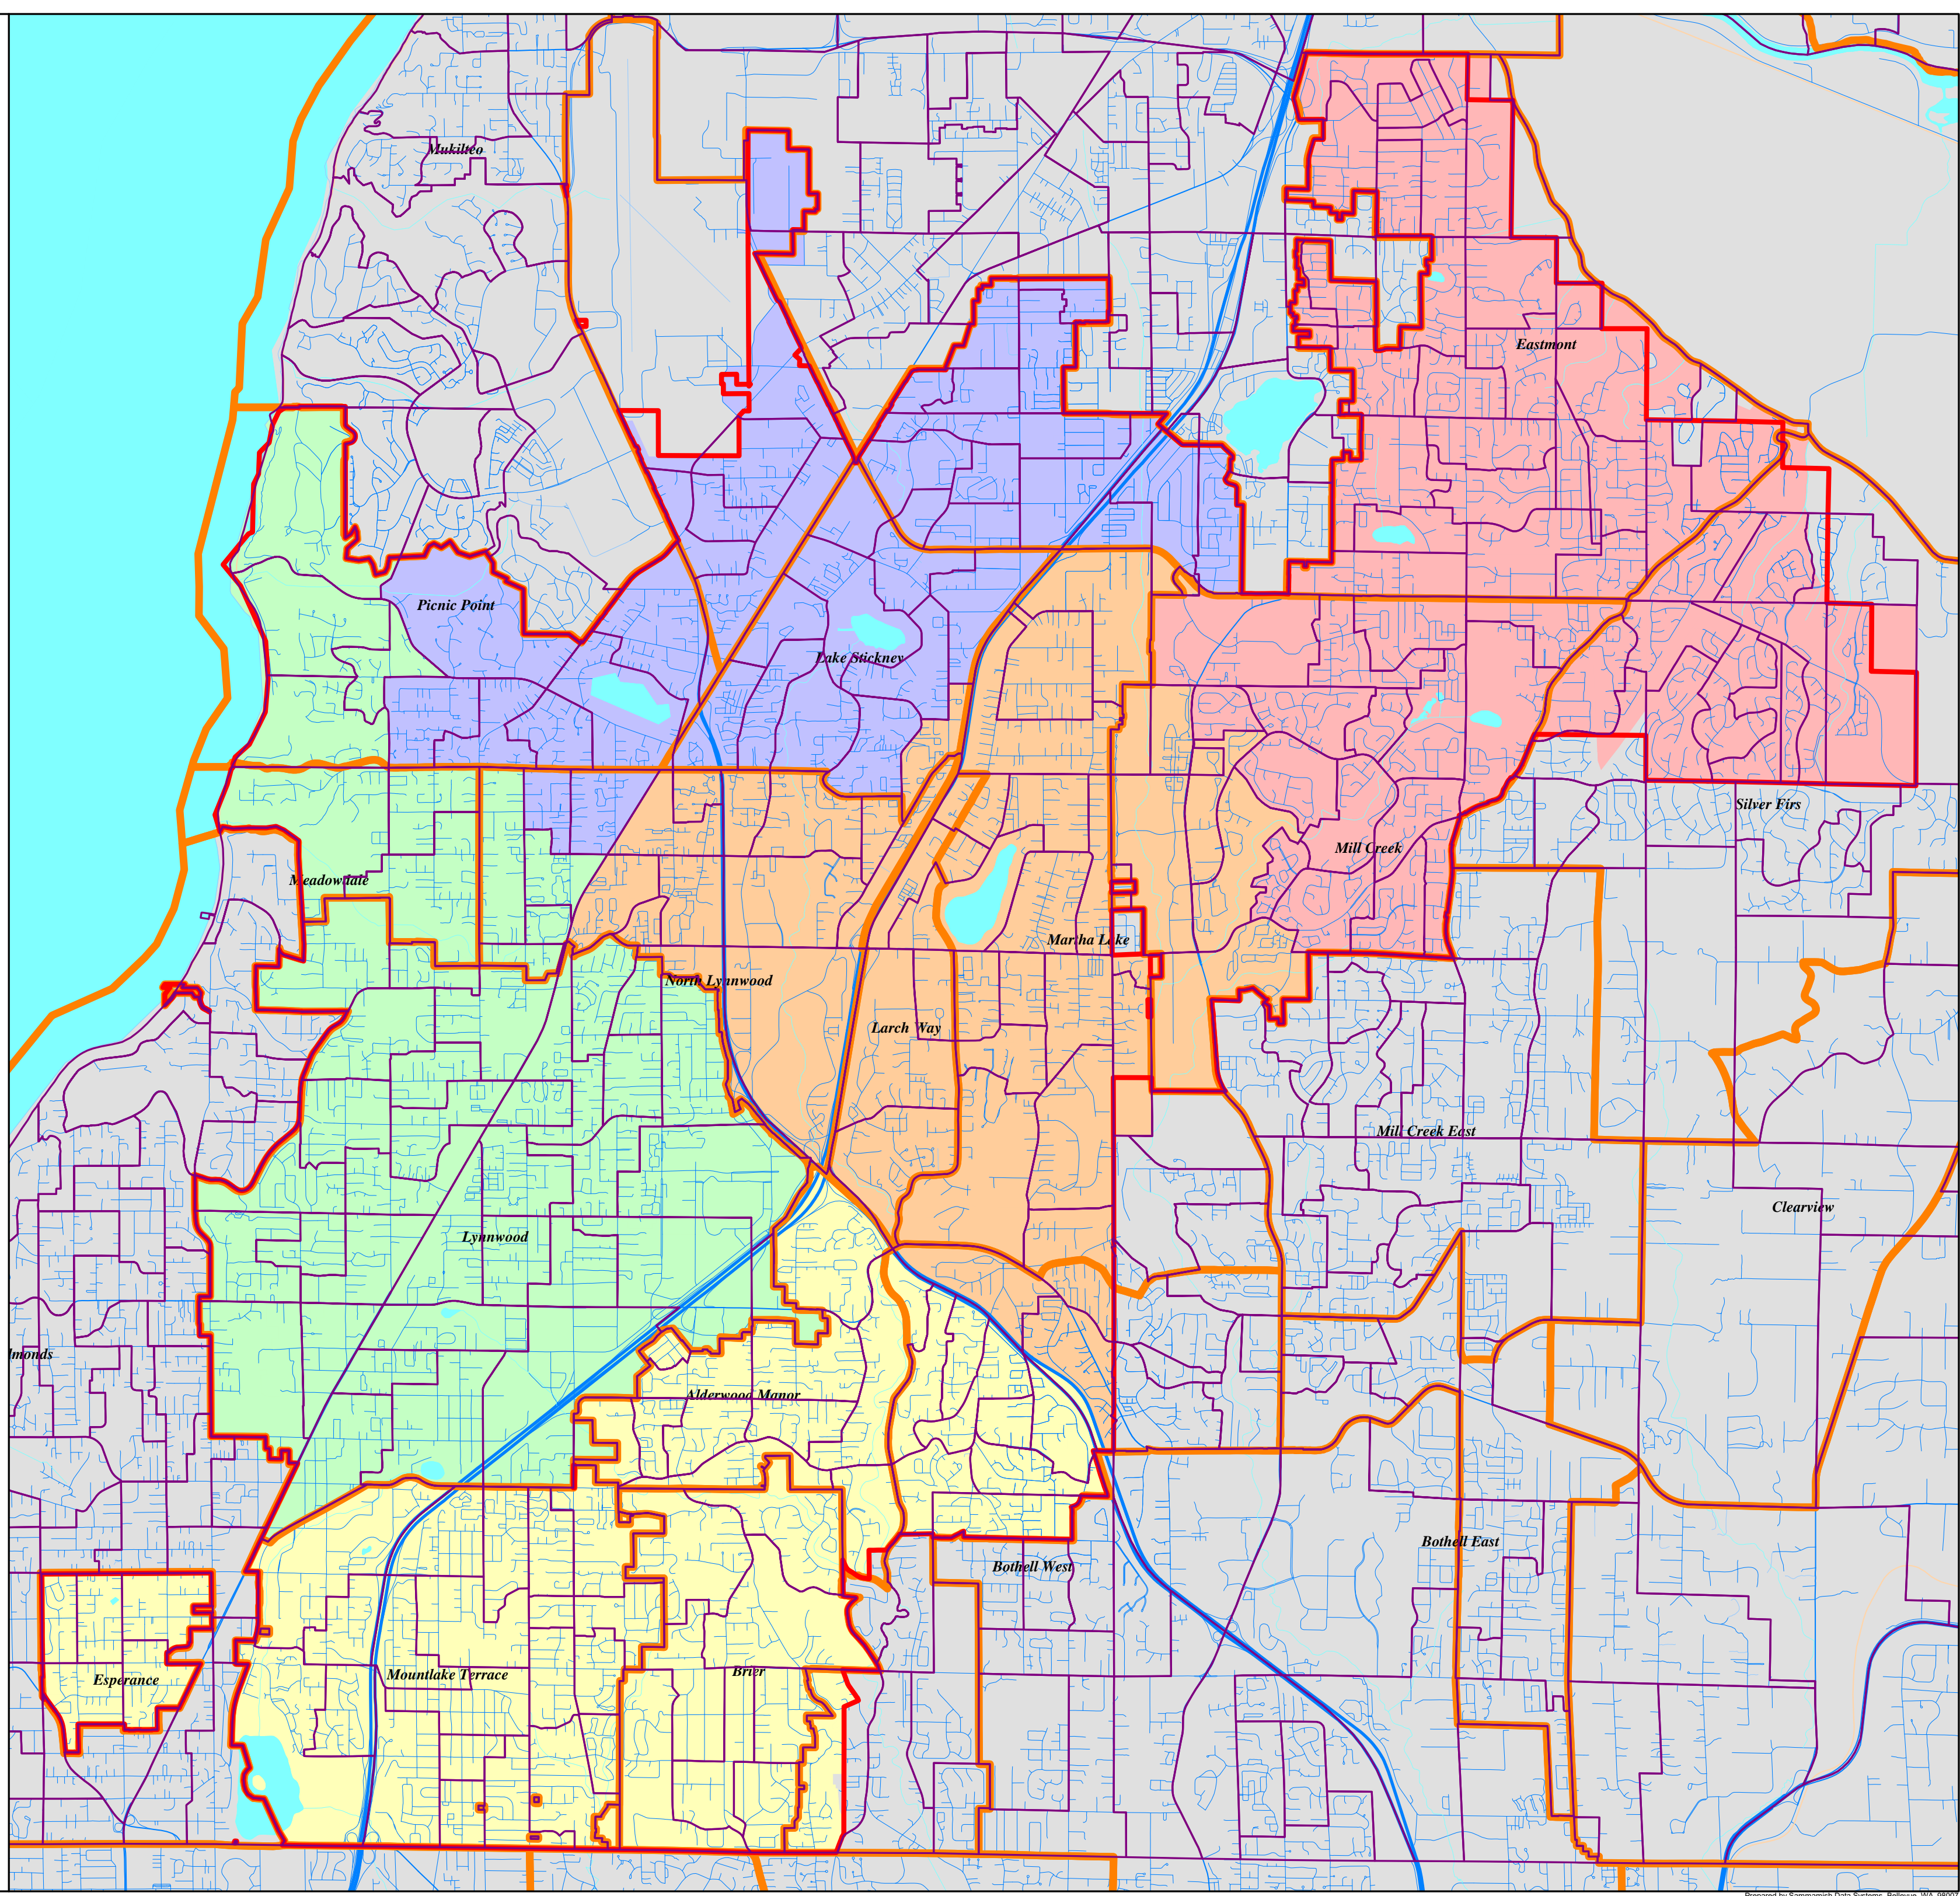

South Snohomish County
Fire & Rescue -
Commission Districts as
Approximated Using
Census 2020 Geography

- 1st District
- 2nd District
- 3rd District
- 4th District
- 5th District

City Limits

Voter Precincts

South Snohomish County Fire & Rescue District Summary Report

Director District Number	Ideal Population	Total Population	Deviation from Ideal	% Deviation from Ideal	White Population	Hispanic Origin (of any race)	Non White & Mixed
1st	49,276	50,138	862	1.75	31,392	5,175	18,746
2nd	49,276	48,774	-502	-1.02	26,645	7,089	22,129
3rd	49,276	49,366	90	0.18	25,453	5,902	23,913
4th	49,276	49,118	-158	-0.32	23,962	8,906	25,156
5th	49,276	48,982	-294	-0.60	32,337	3,972	16,645
Totals.....		<u>246,378</u>	<u>-2</u>		<u>139,789</u>	<u>31,044</u>	<u>106,589</u>

South Snohomish County Fire & Rescue

Summary of Population by Race and Hispanic Origin

District Number	Total Population	Total Population by Race							Two or More Races	Hispanic Origin (of any race)
		Single Race								
		Total	White	Black African American	American Indian and Alaska Native	Asian	Native Hawaiian and Other Pacific Islander	Other Race	Total	
1st	50,138	44,299	31,392	2,425	437	7,462	325	2,258	5,839	5,175
2nd	48,774	43,362	26,645	3,444	497	8,800	326	3,650	5,412	7,089
3rd	49,366	43,862	25,453	3,230	309	11,592	410	2,868	5,504	5,902
4th	49,118	43,576	23,962	4,091	610	9,414	502	4,997	5,542	8,906
5th	48,982	43,773	32,337	1,498	251	8,084	202	1,401	5,209	3,972
Totals.....	<u>246,378</u>	<u>218,872</u>	<u>139,789</u>	<u>14,688</u>	<u>2,104</u>	<u>45,352</u>	<u>1,765</u>	<u>15,174</u>	<u>27,506</u>	<u>31,044</u>