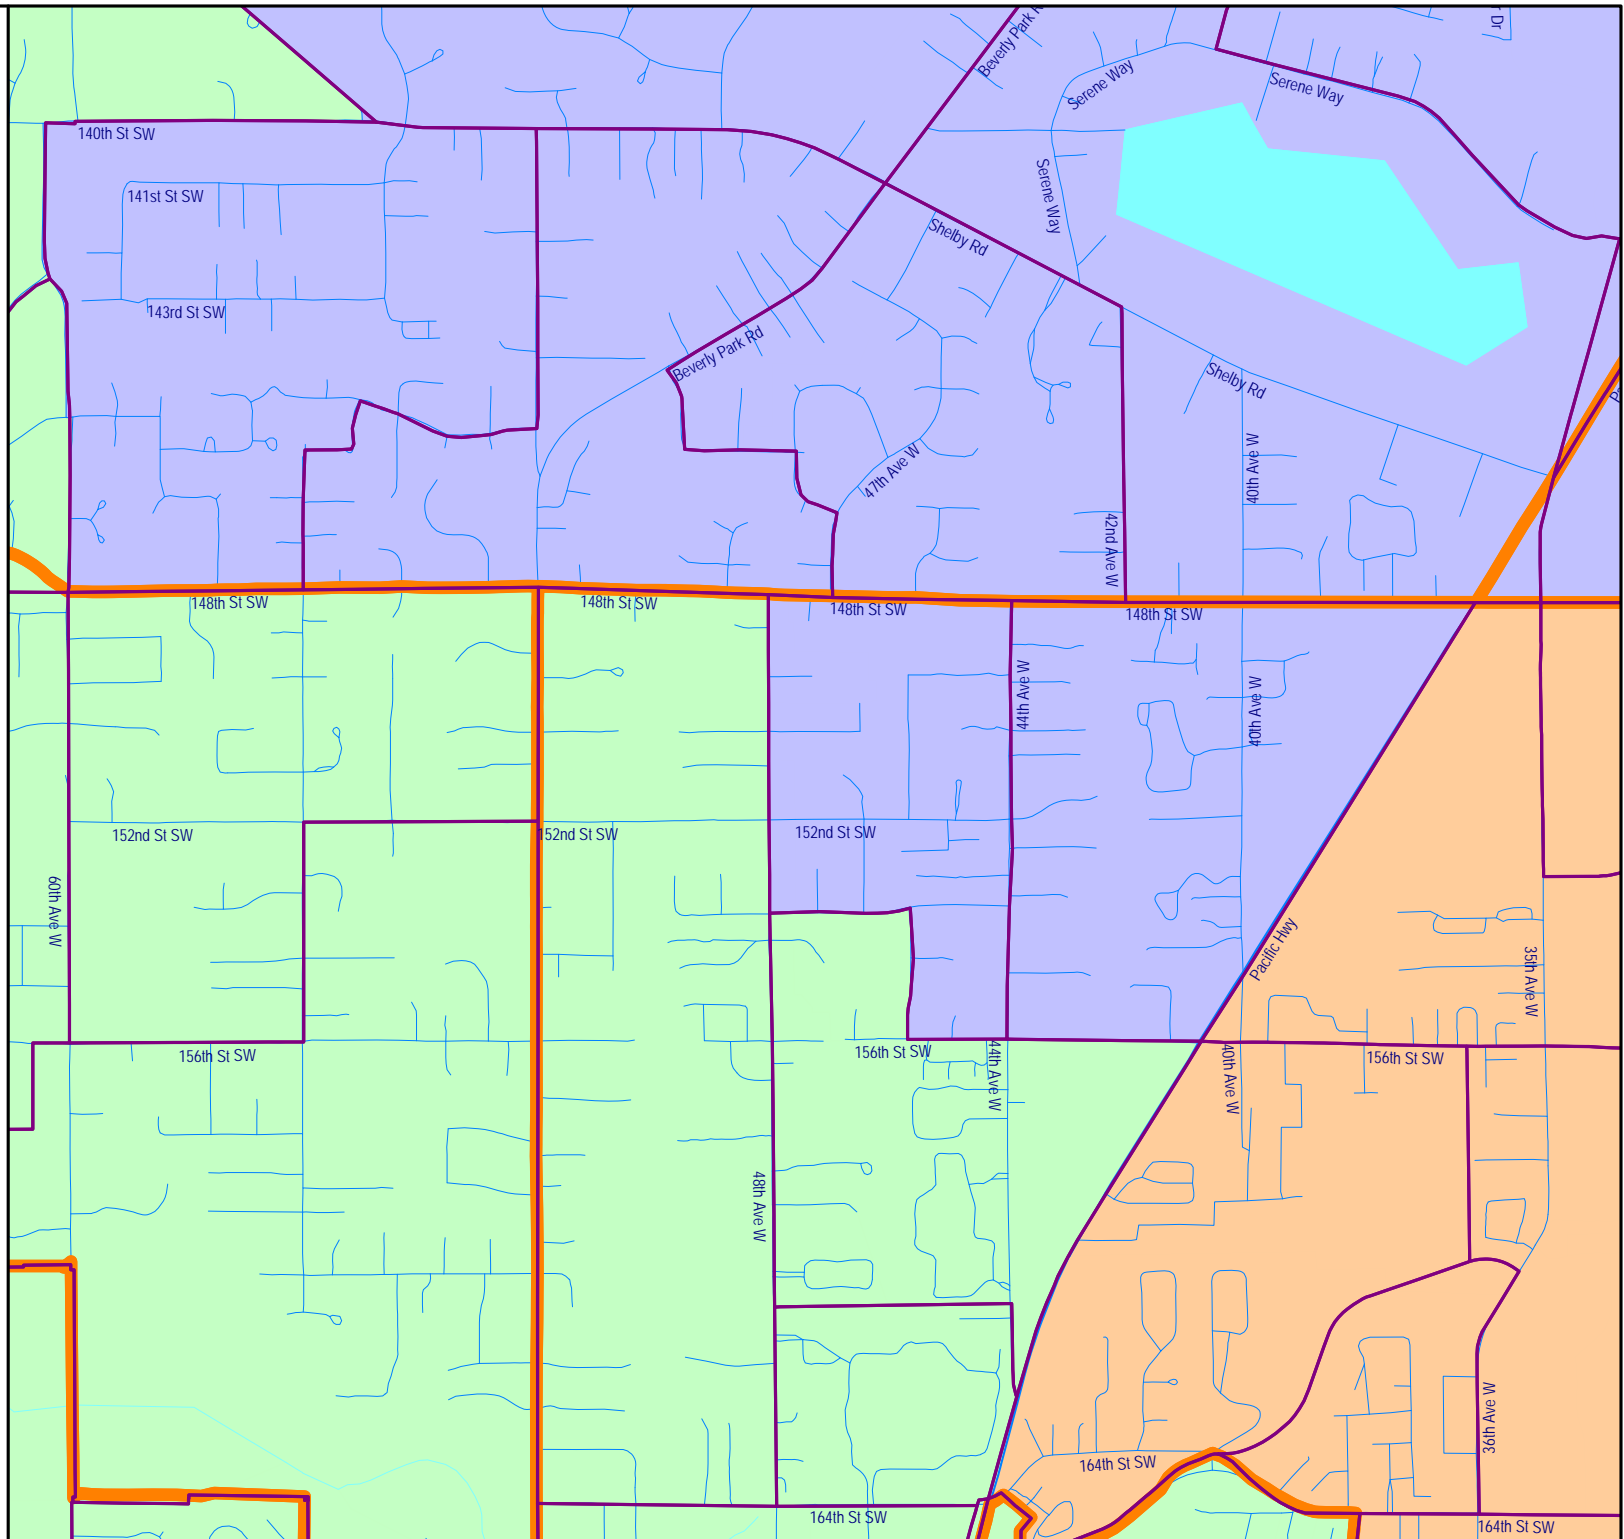

Voter Precincts

South Snohomish County
Fire & Rescue -
Commission Districts as
Approximated Using
Census 2020 Geography

- 2nd District
- 3rd District
- 4th District

City Limits

Voter Precincts

South Snohomish County
Fire & Rescue -
Commission Districts as
Approximated Using
Census 2020 Geography

-  2nd District
-  3rd District
-  4th District

City Limits 

Voter Precincts 

South Snohomish County
Fire & Rescue -
Commission Districts as
Approximated Using
Census 2020 Geography

- 2nd District
- 4th District