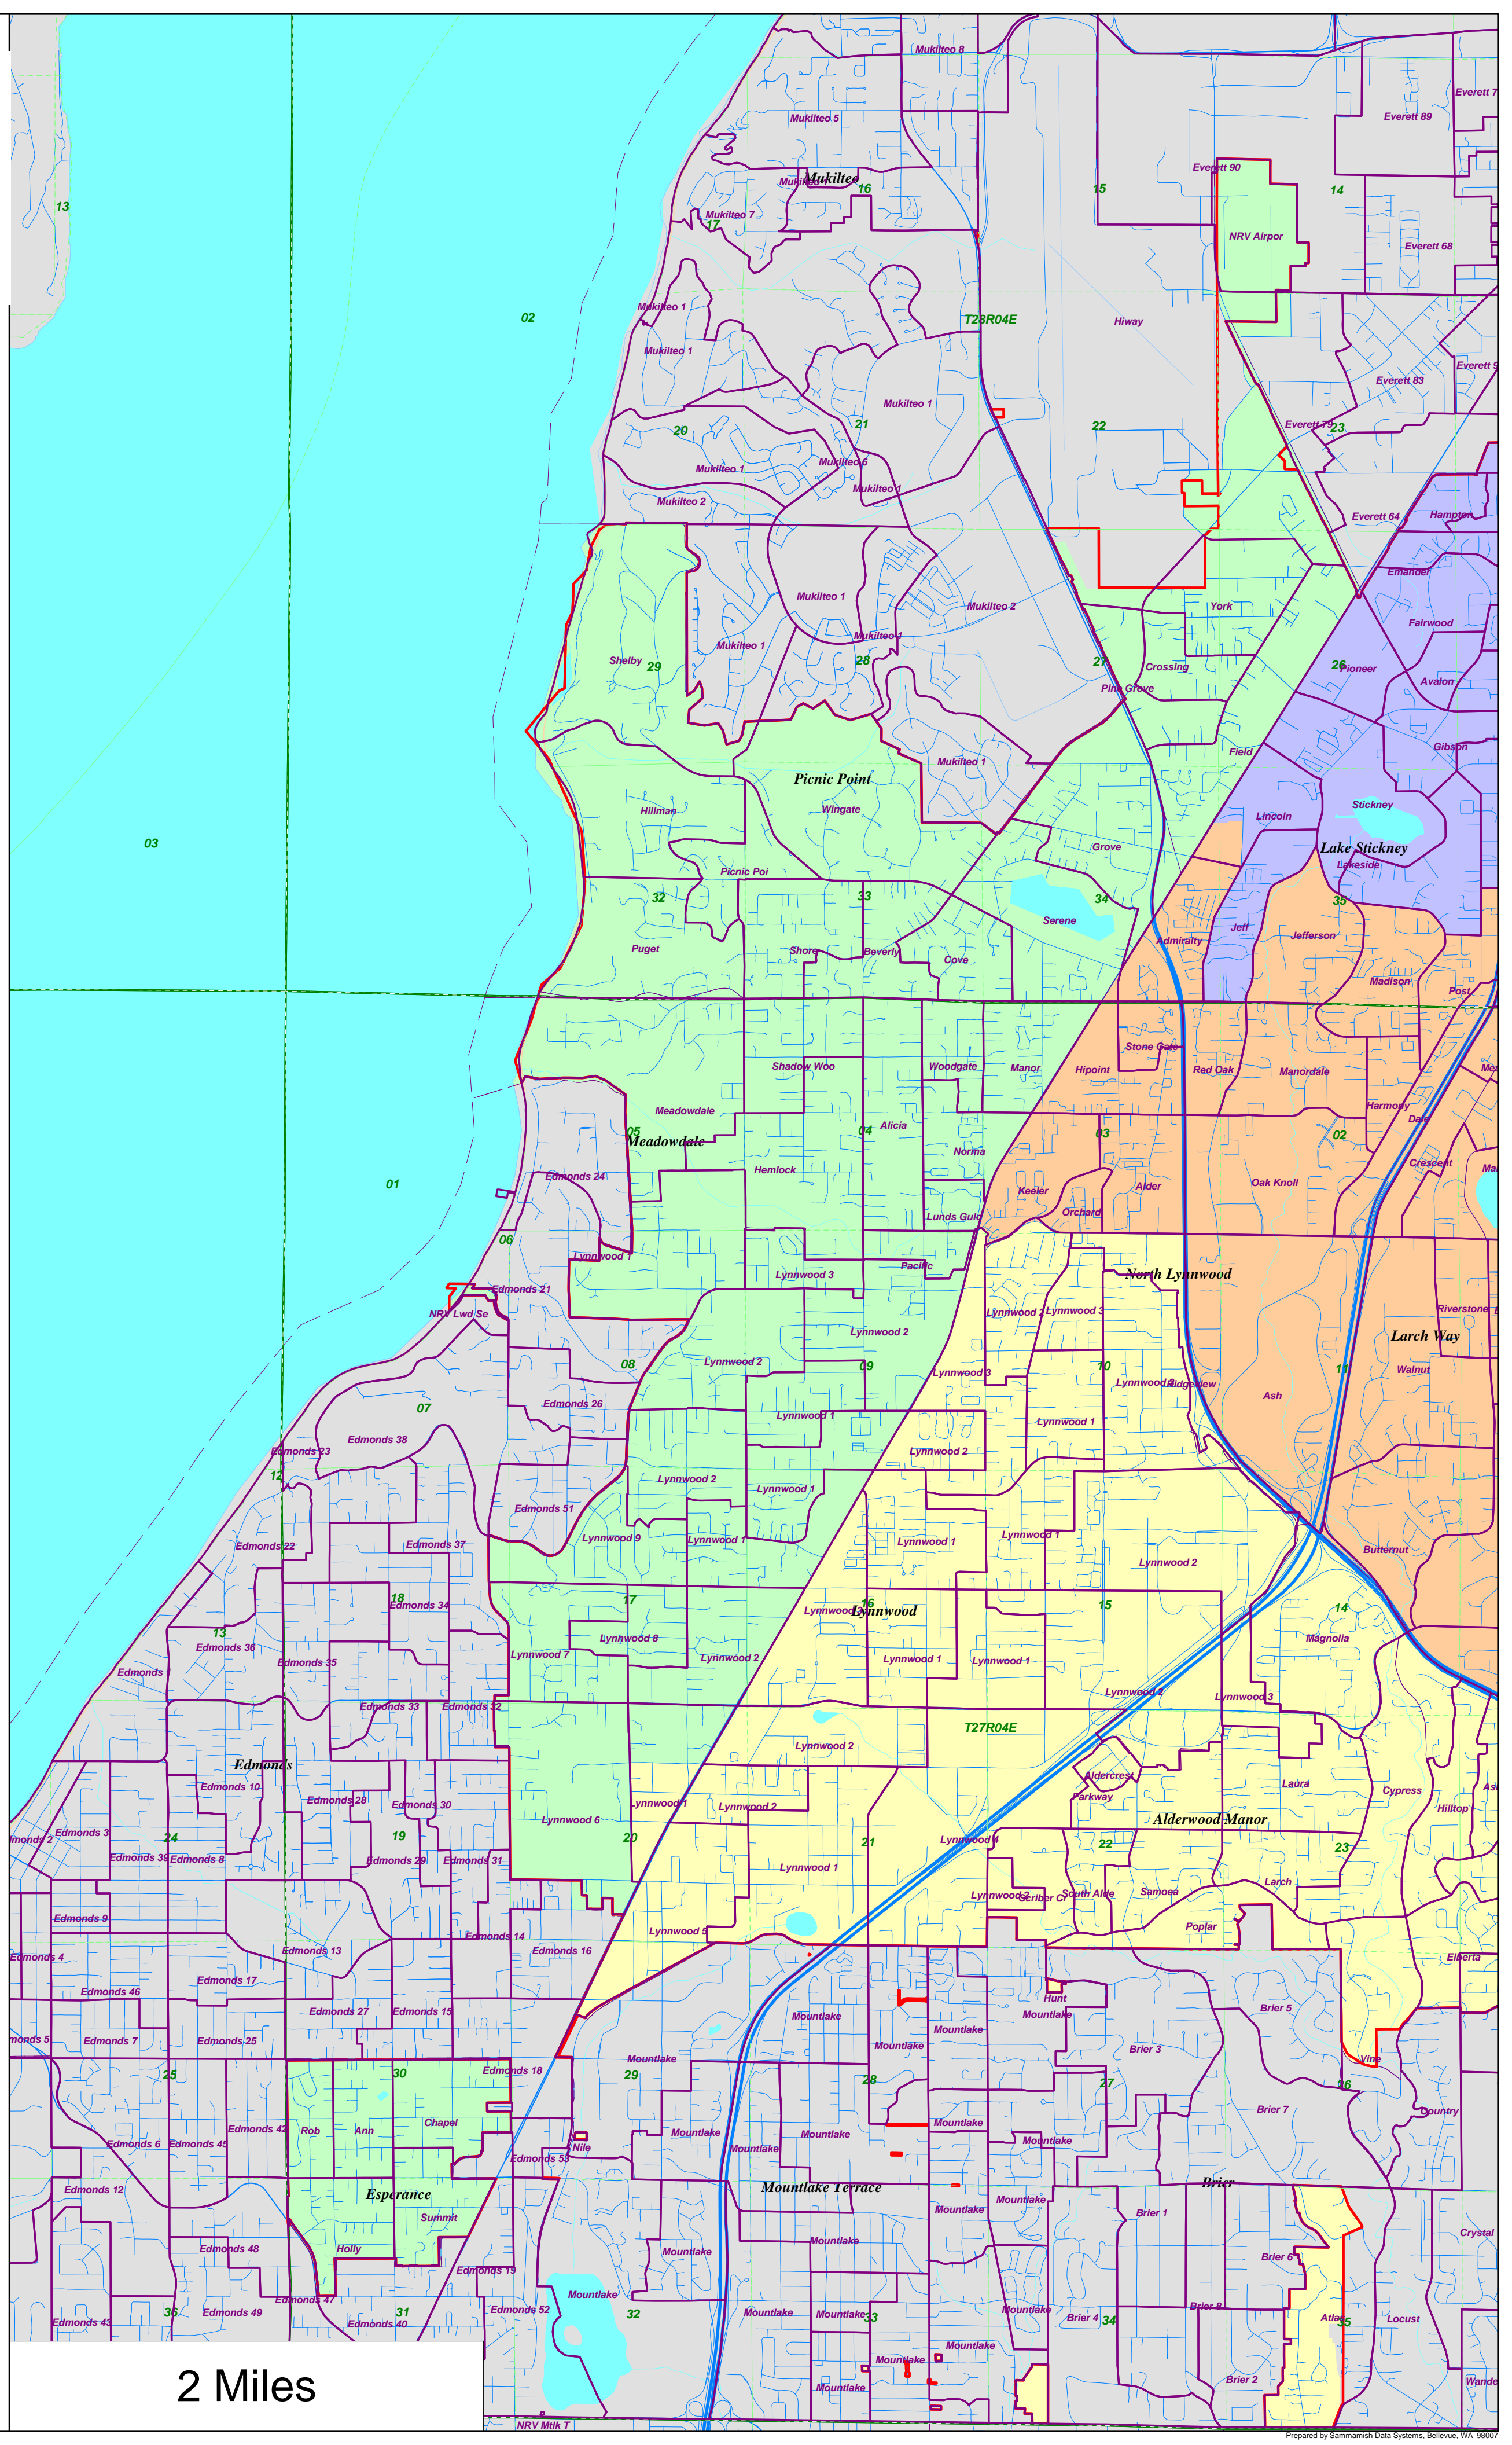

- District 1
- District 2
- District 3
- District 4

City Limits

District Outline

Sections

Townships

2022 Precincts

2 Miles

South County Fire Commissioner Election District 2

- District 1
- District 2
- District 3
- District 4

City Limits

District Outline

Sections

Township

2022 Precinct

2 Miles

South County Fire Commissioner Election District 3

- District 1
- District 2
- District 3
- District 4

City Limits

District Outline

Sections

Township

2022 Precinct

5000 Feet

South County Fire Commissioner Election District 5

-  District 3
-  District 4
-  District 5

City Limits 

District Outline 

Sections 

Townships 

2022 Precincts 

2 Miles