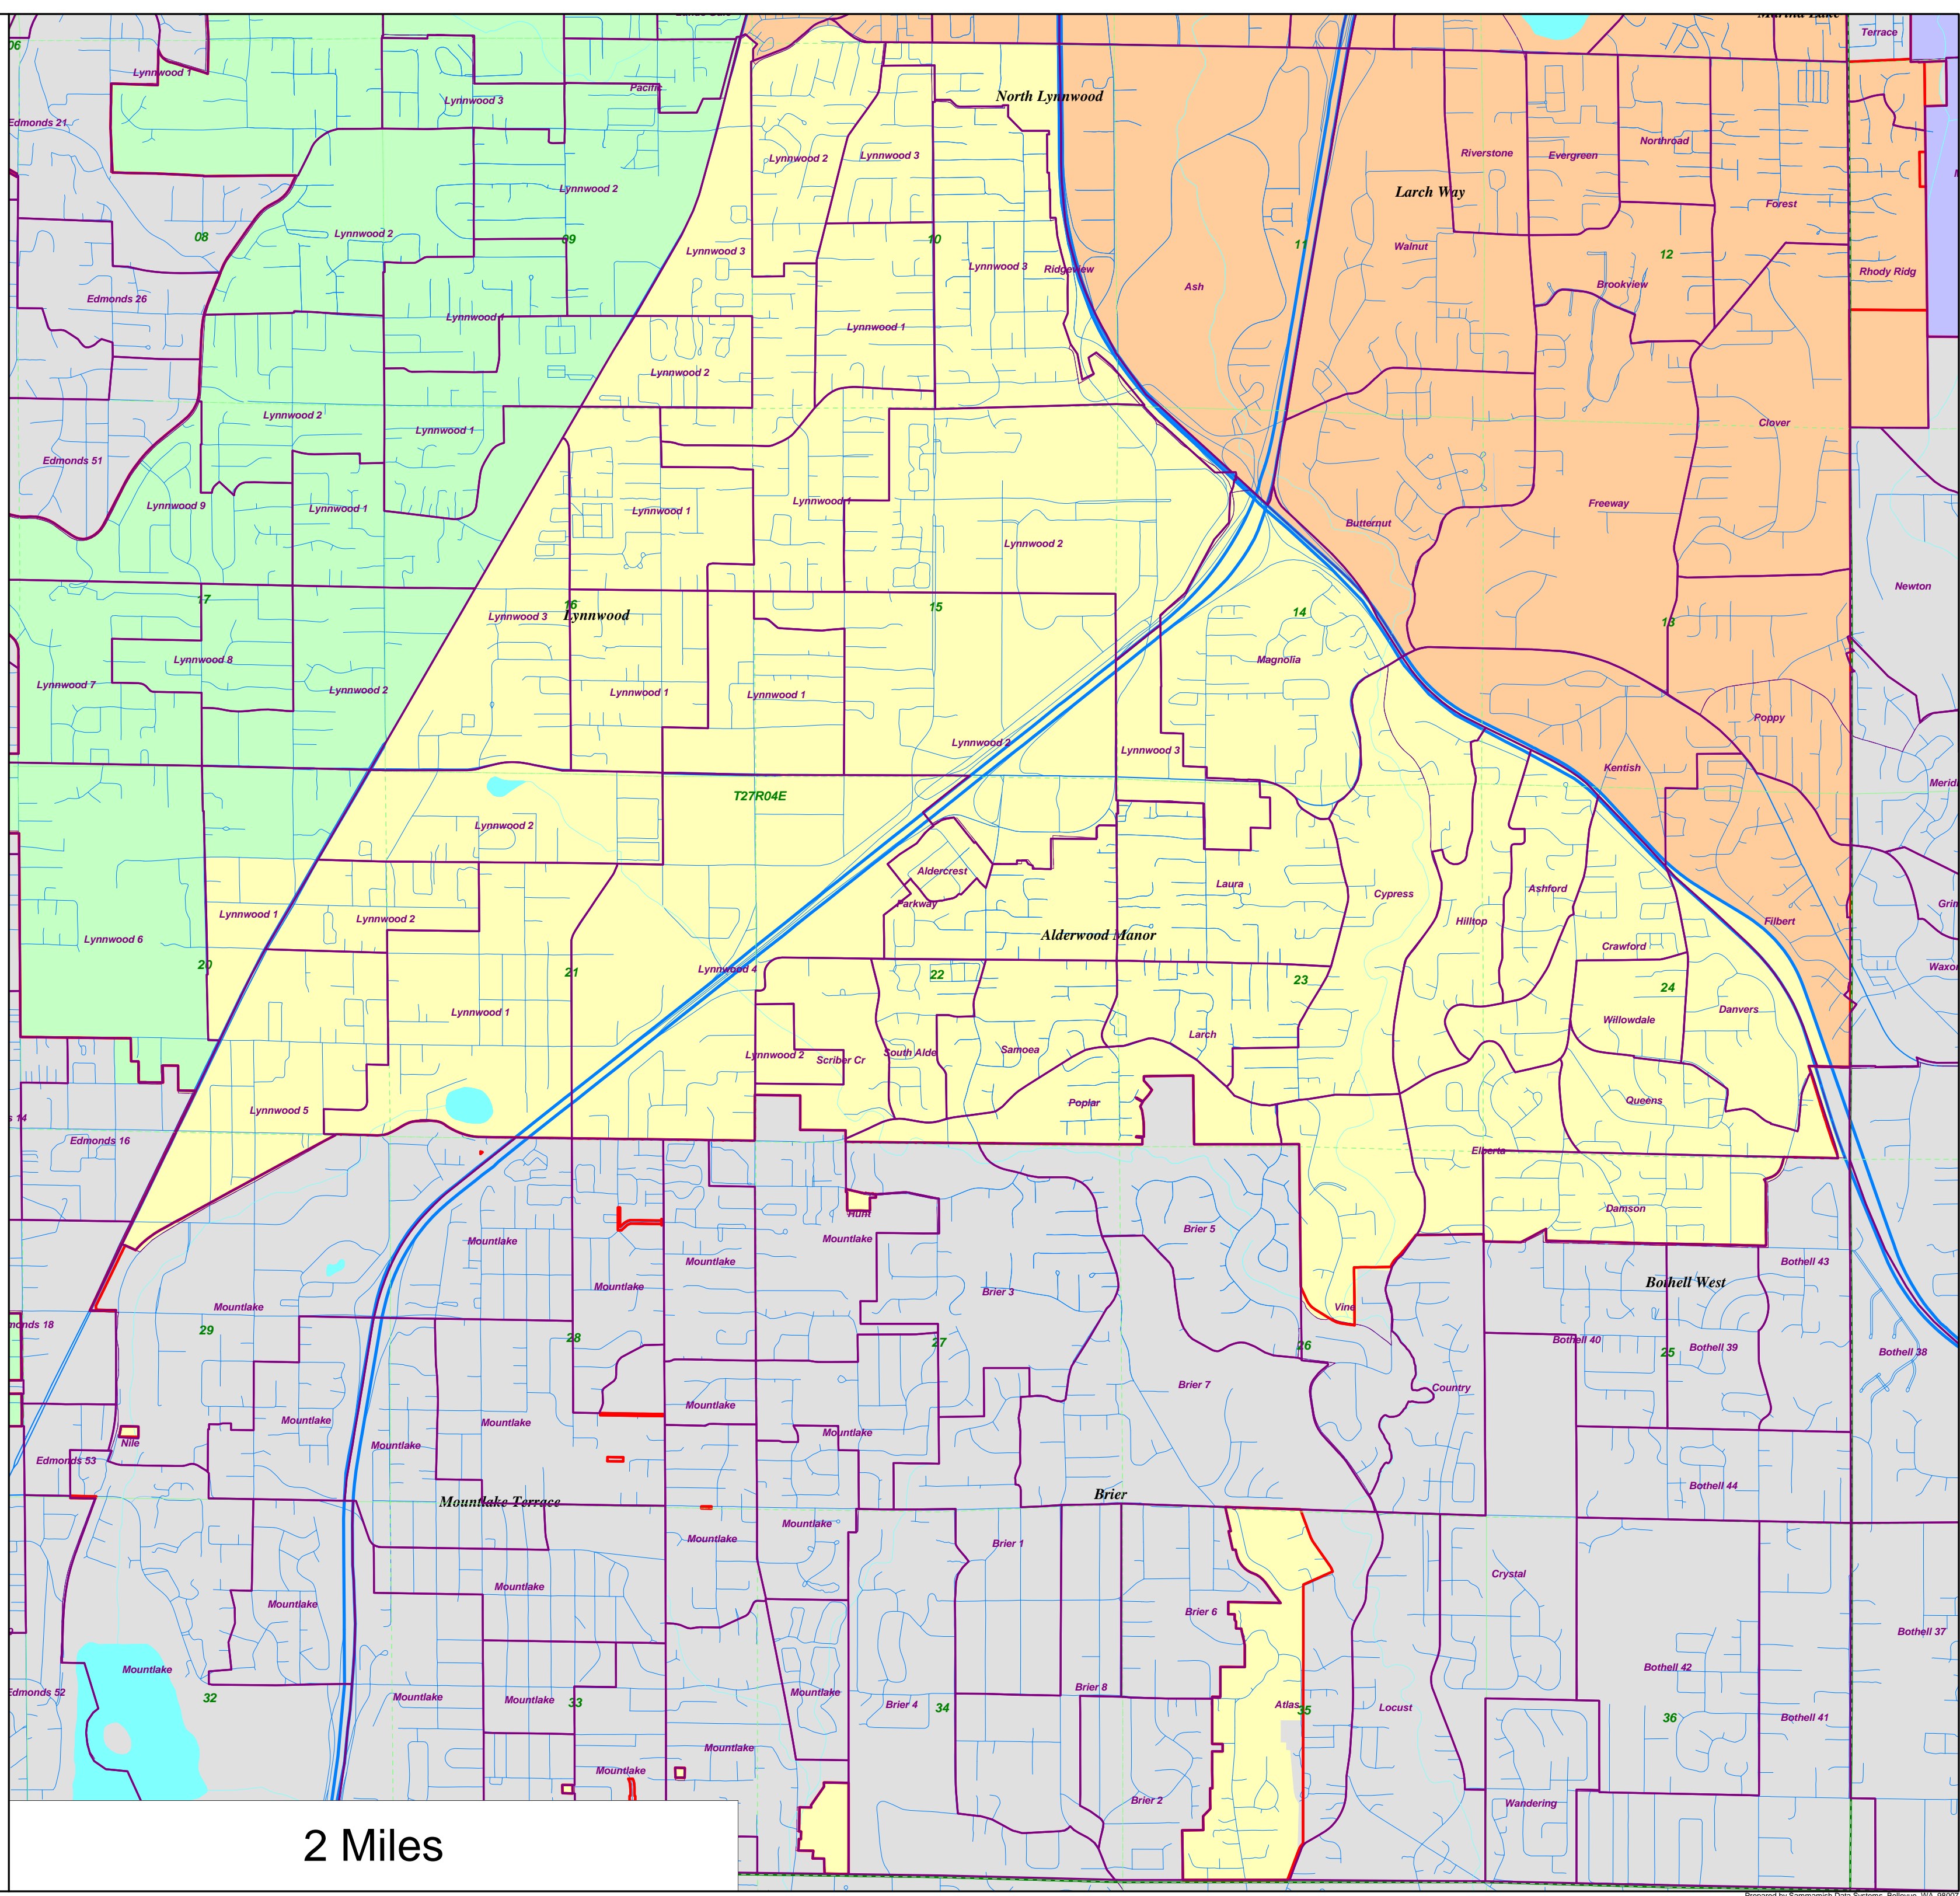

- District 1
- District 2
- District 3
- District 4

City Limits

District Outline

Sections

Townships

2022 Precincts

2 Miles

South County Fire Commissioner Election District 2

- District 1
- District 2
- District 3
- District 4

City Limits

District Outline

Sections

Township

2022 Precinct

2 Miles

South County Fire Commissioner Election District 3

- District 1
- District 2
- District 3
- District 4

City Limits

District Outline

Sections

Township

2022 Precinct

5000 Feet

South County Fire Commissioner Election District 5

-  District 3
-  District 4
-  District 5

City Limits 

District Outline 

Sections 

Townships 

2022 Precincts 

2 Miles