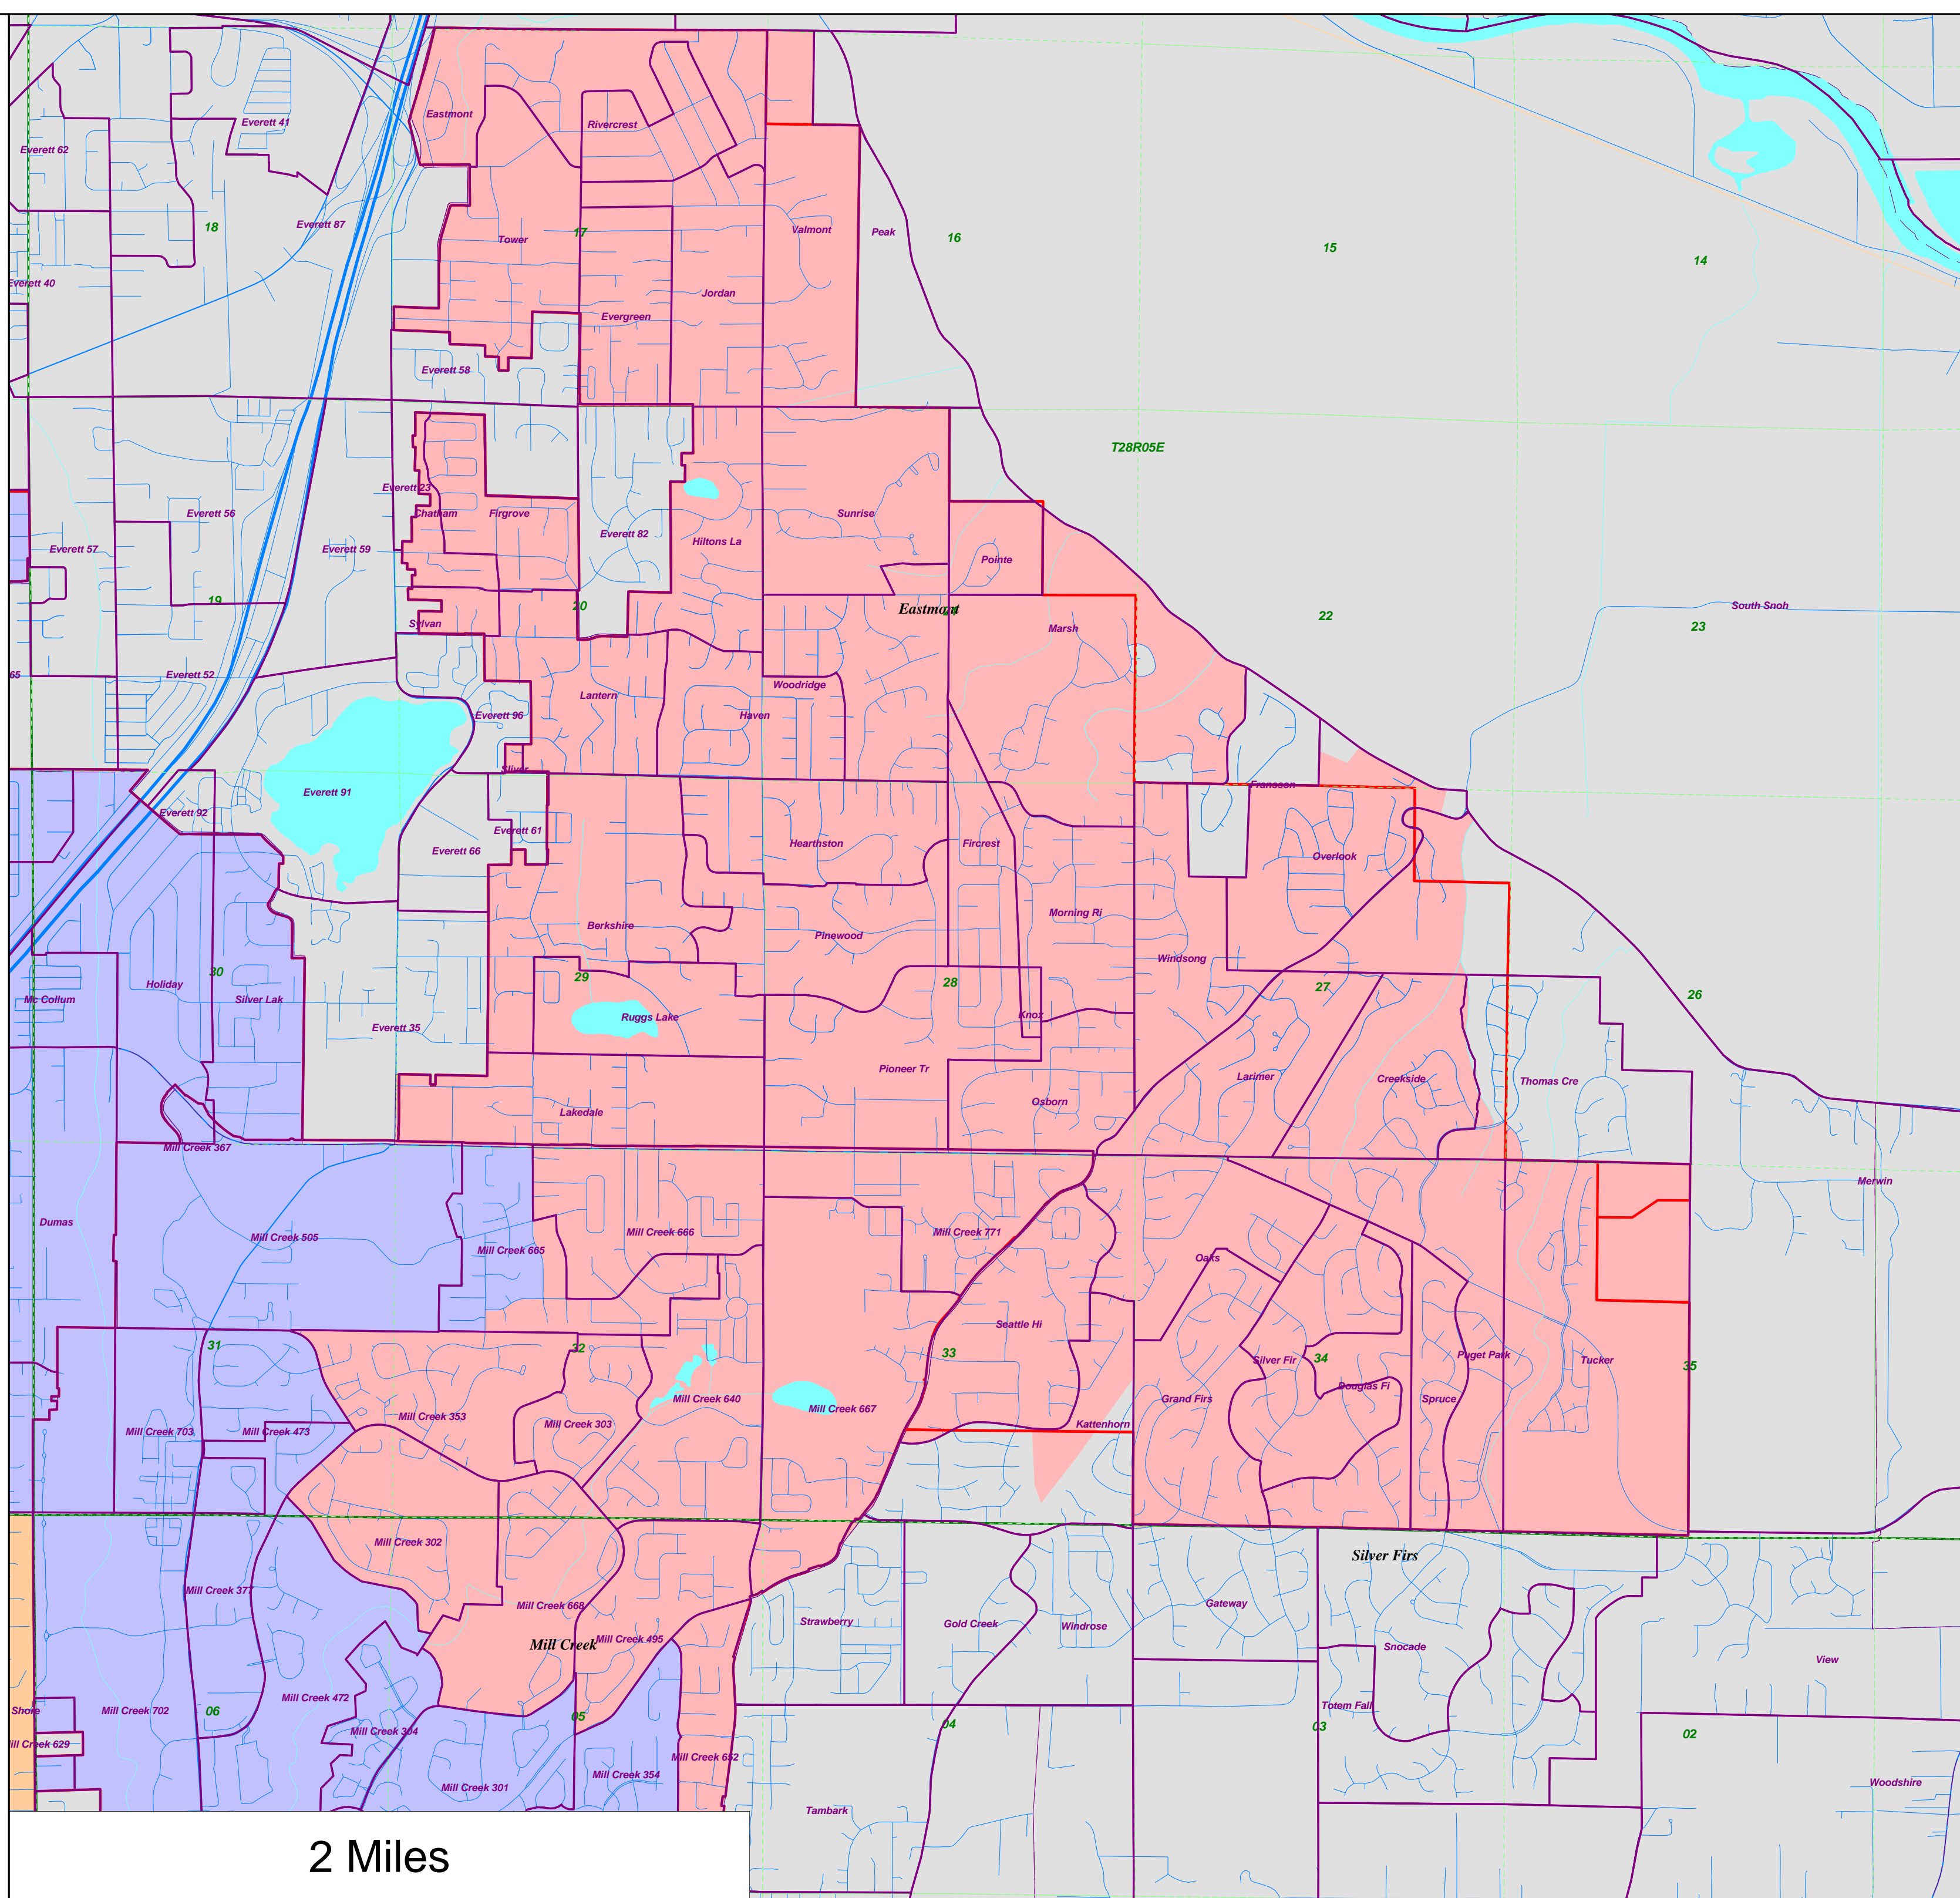

- District 1
- District 2
- District 3
- District 4

City Limits

District Outline

Sections

Townships

2022 Precincts

2 Miles

South County Fire Commissioner Election District 2

- District 1
- District 2
- District 3
- District 4

City Limits

District Outline

Sections

Township

2022 Precinct

2 Miles

South County Fire Commissioner Election District 3

- District 1
- District 2
- District 3
- District 4

City Limits

District Outline

Sections

Township

2022 Precinct

5000 Feet

South County Fire Commissioner Election District 5

-  District 3
-  District 4
-  District 5

City Limits 

District Outline 

Sections 

Townships 

2022 Precincts 

2 Miles